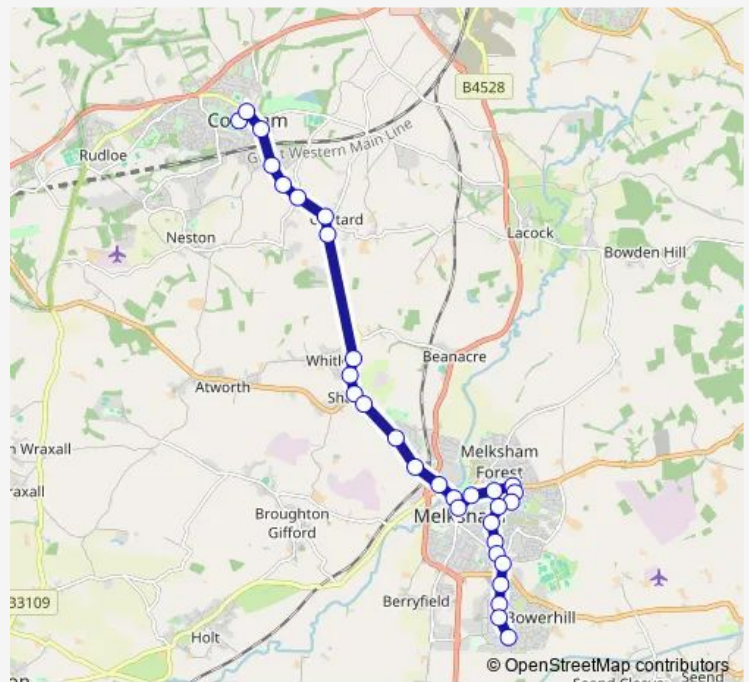

### Direction

The School — Beaufort Close

31 stops

[Open route schedule](#)

The School

Mansion House

Corsham Primary School

Dicketts Road

### Route schedule

The School — Beaufort Close

Monday 15:05

Tuesday 15:05

Wednesday 15:05

Thursday 15:05

Friday 15:05

Saturday —

### Route info

Direction: The School

Stops: 31

Trip Duration: 0 hour 31 min

555 — Bowerhill - Corsham School

Blackmore Road

Ferris Grove

Queensway Hall

## Route schedule

Beaufort Close — Mansion House

Monday 07:40

Tuesday 07:40

Wednesday 07:40

Thursday 07:40

Friday 07:40

Saturday —