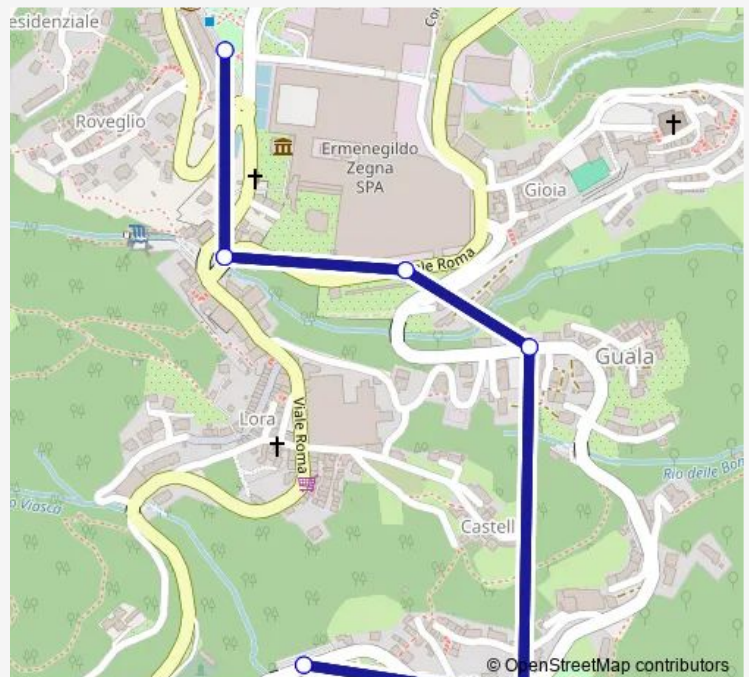

Bus 555 Valle Mosso - Trivero - Pray B.se

[Go to website](#)

Direction

Trivero Ronco (Scuole) — Trivero Centro Zegna

6 stops

[Open route schedule](#)

Trivero Ronco (Scuole)

Trivero Ronco Sp112 (Fr.Municipio)

Trivero Guala 7

Trivero Gioia (Lanifici Zegna)

Trivero Ponte Lora (Parcheggio)

Trivero Centro Zegna

Route schedule

Trivero Ronco (Scuole) — Trivero Centro Zegna

Monday 13:50

Tuesday 13:50

Wednesday 13:50

Thursday 13:50

Friday 13:50

Saturday —

Sunday —

Route info

Direction: Trivero Ronco (Scuole)

Stops: 6

Trip Duration: 0 hour 4 min

■ 555 — Valle Mosso - Trivero - Pray B.se