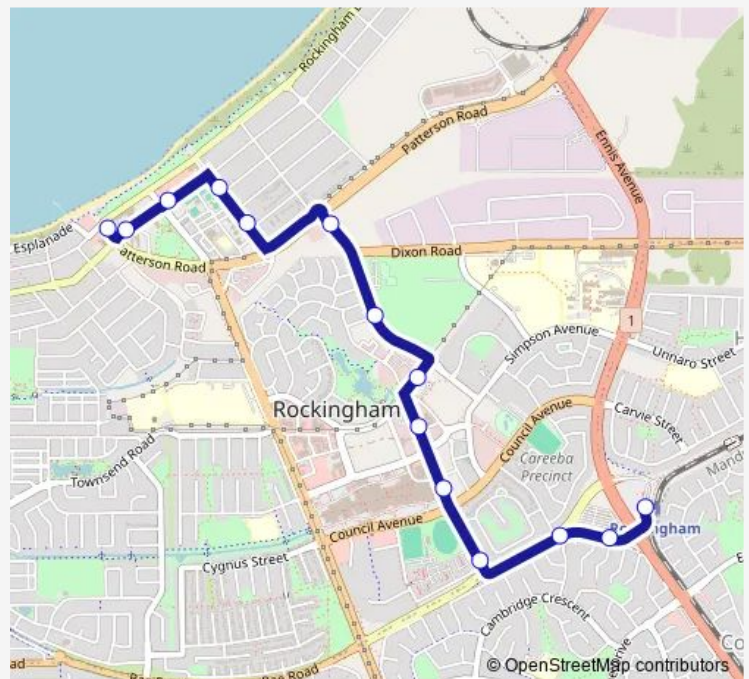

Friday 06:11-20:51

Saturday 06:44-20:51

Sunday 07:59-20:20

Route info

Direction: Railway Tce Before Kent St

Stops: 13

Trip Duration: 0 hour 10 min

Direction

Rockingham Stn Stand 3 — Railway Tce Before Kent St

13 stops

[Open route schedule](#)

Rockingham Stn Stand 3

Rockingham Busway Rockingham Stn Car Park

Rockingham Busway After Genie Ct

Kitson St After Rae Rd

Wanliss St Before Rockingham Beach Rd

Railway Tce Before Kent St

Route schedule

Rockingham Stn Stand 3 — Railway Tce Before Kent St

Monday 06:25-21:01

Tuesday 06:25-21:01

Wednesday 06:25-21:01

Thursday 06:25-21:01

Friday 06:25-21:01

Saturday 06:37-20:30

Sunday 08:30-20:31

Route info

Direction: Rockingham Stn Stand 3

Stops: 13

Trip Duration: 0 hour 12 min

555 Bus time schedules and route maps are available in an offline PDF at busmaps.com. Use the busmaps.com website to see live bus times, train schedule or subway schedule, and step-by-step directions for all public transit in Rockingham