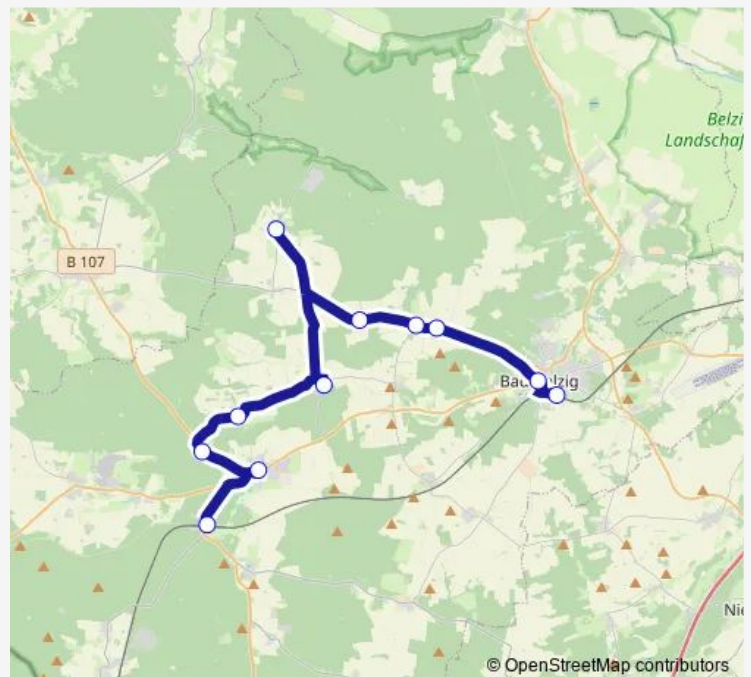

### Route schedule

Wiesenburg, Bahnhof — Bad Belzig, Bahnhof

Monday 11:27-16:27

Tuesday 11:27-16:27

Wednesday 11:27-16:27

Thursday 11:27-16:27

Friday 11:27-16:27

Saturday —

### Route info

Direction: Wiesenburg, Bahnhof

Stops: 11

Trip Duration: 0 hour 38 min

555

**Direction**

Borne — Bad Belzig, Bahnhof

3 stops

## Route info

Direction: Medewitz, Dorf

Stops: 3

Trip Duration: 0 hour 10 min