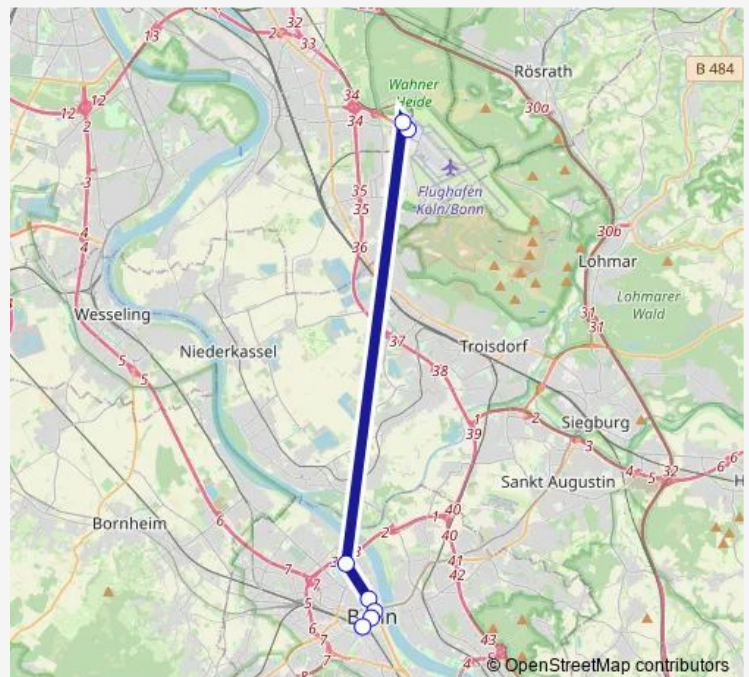

### Direction

Bonn Hbf — Köln/Bonn Flughafen Terminal 1

5 stops

[Open route schedule](#)

Bonn Hbf

Bonn Mozartstr.

Bonn Frankenbad/Kunstverein

Bonn Innenministerium

Köln/Bonn Flughafen Terminal 1

### Route schedule

Bonn Hbf — Köln/Bonn Flughafen Terminal 1

Monday	04:47-00:17 <sup>+1</sup>
Tuesday	04:47-00:17 <sup>+1</sup>
Wednesday	04:47-00:17 <sup>+1</sup>
Thursday	04:47-00:17 <sup>+1</sup>
Friday	04:47-00:17 <sup>+1</sup>
Saturday	04:47-00:17 <sup>+1</sup>
Sunday	04:47-00:17 <sup>+1</sup>

### Route info

Direction: Bonn Hbf

Stops: 5

Trip Duration: 0 hour 25 min

 Sb60