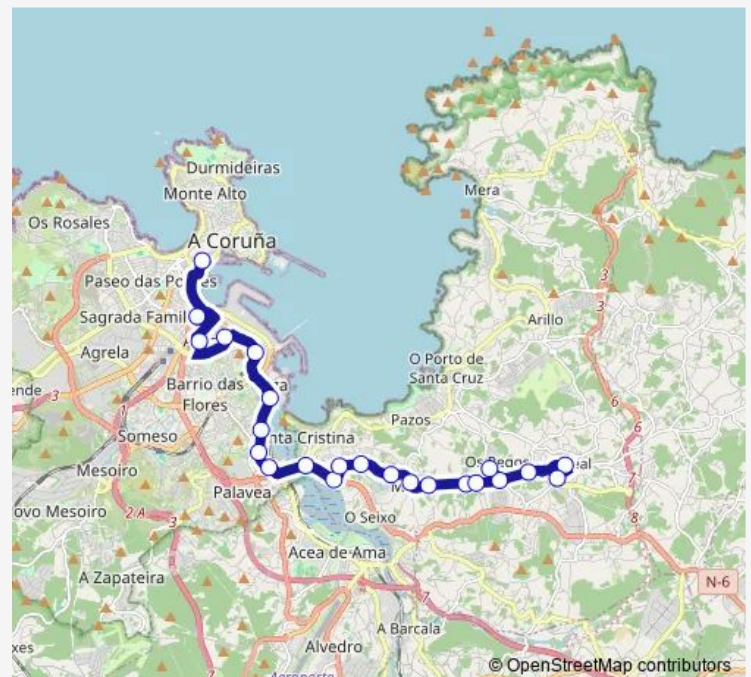

Thursday 07:20-22:40

Friday 07:20-22:40

Saturday 08:50-20:10

Sunday 12:00-22:40

Route info

Direction: Entrexardíns

Stops: 23

Trip Duration: 0 hour 40 min