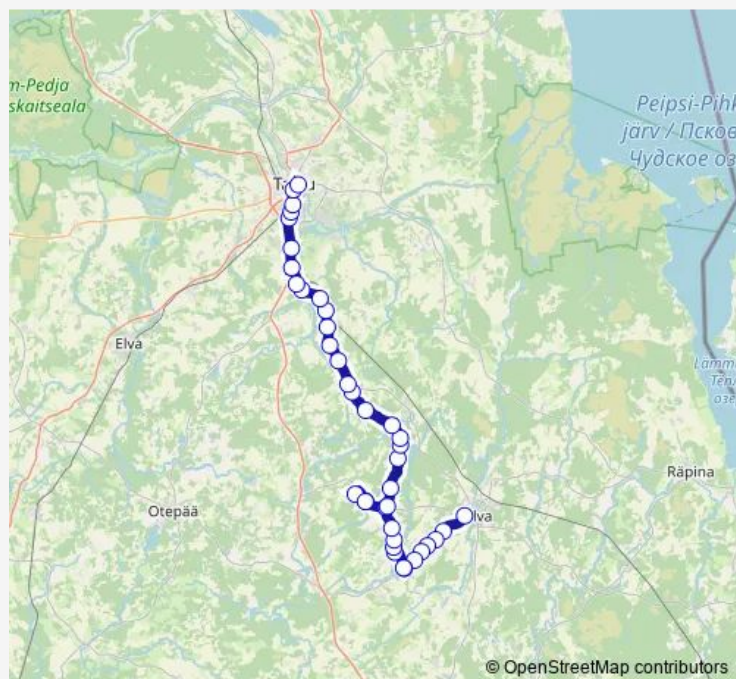

Karilatsi

Route schedule

Põlva bussijaam — Tartu bussijaam

Monday	—
Tuesday	—
Wednesday	—
Thursday	—
Friday	14:00
Saturday	—
Sunday	14:00

Route info

Direction: Põlva bussijaam

Stops: 39

Trip Duration: 1 hour 30 min

Kuke
Küka
Jaani
Liiva
Maidla
Sirvaku
Rebase
Kuuste
Reola gaas
Teemeistri
Põdra
Reola
Ülenurme
Postimaja
Aianduse
Rahu
Riiamäe
Tartu bussijaam

98a Bus time schedules and route maps are available in an offline PDF at busmaps.com. Use the busmaps.com website to see live bus times, train schedule or subway schedule, and step-by-step directions for all public transit in Polva