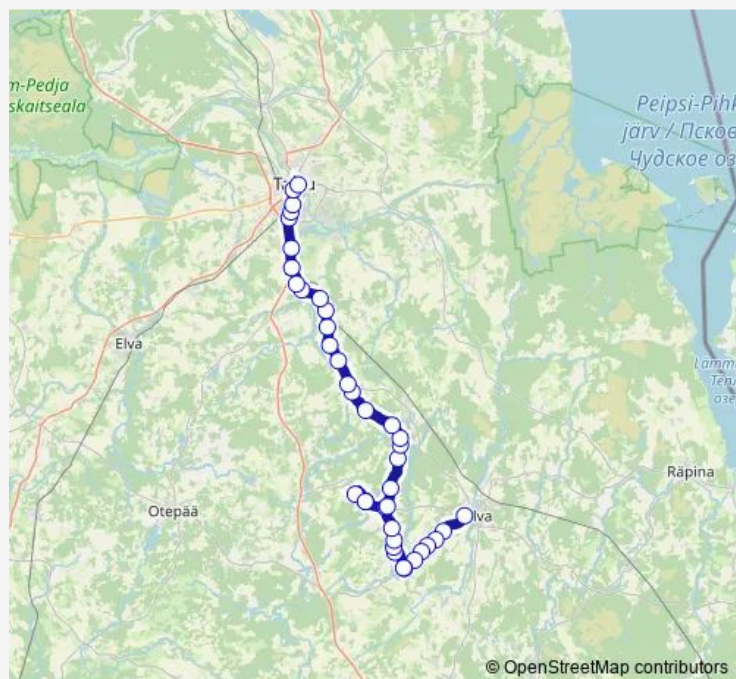

Karilatsi

Route schedule

Põlva bussijaam — Tartu bussijaam

Monday	—
Tuesday	—
Wednesday	—
Thursday	—
Friday	14:00
Saturday	—
Sunday	14:00

Route info

Direction: Põlva bussijaam

Stops: 39

Trip Duration: 1 hour 30 min

Kuke
Küka
Jaani
Liiva
Maidla
Sirvaku
Rebase
Kuuste
Reola gaas
Teemeistri
Põdra
Reola
Ülenurme
Postimaja
Aianduse
Rahu
Riiamäe
Tartu bussijaam

98A Bus time schedules and route maps are available in an offline PDF at busmaps.com. Use the busmaps.com website to see live bus times, train schedule or subway schedule, and step-by-step directions for all public transit in Polva