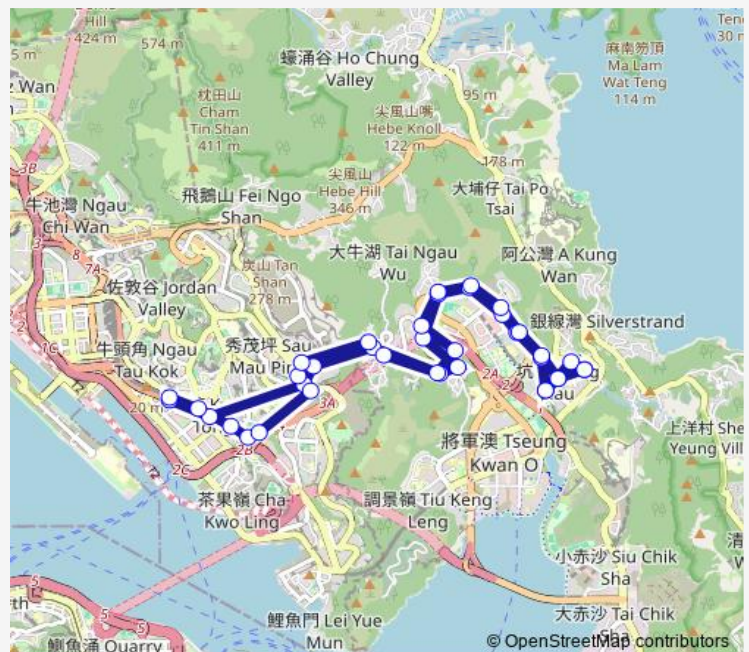

[Kmb+Ctb] MAU WU Tsai/
Mau WU Tsai Village, PO LAM Road[[Kmb] MAU WU Tsai

Route schedule

[Ctb] Hang HAU (North), PO Ning Road[[Kmb] Hang HAU (North)(Tseung Kwan O Hospital) — [Ctb] Hang HAU (North), PO Ning Road[[Kmb] Hang HAU (North)(Tseung Kwan O Hospital)

Monday	05:30-23:25
Tuesday	05:30-23:25
Wednesday	05:30-23:25
Thursday	05:30-23:25
Friday	05:30-23:25
Saturday	05:30-23:05
Sunday	05:30-23:05

Route info

Direction: [Ctb] Hang HAU (North), PO Ning Road[[Kmb] Hang HAU (North)(Tseung Kwan O Hospital)

Stops: 38

Trip Duration: 0 hour 36 min

[Ctb] MA YAU Tong Village, PO LAM Road[[Kmb+Ctb] MA YAU Tong Village/
Ma YAU Tong Village, PO LAM Road[[Kmb] MA YAU Tong Village

[Ctb] PO TAT Estate, PO LAM Road[[Kmb+Ctb] PO TAT Estate BBI/
Po TAT Estate, PO LAM Road[[Kmb] PO TAT Estate Bbi