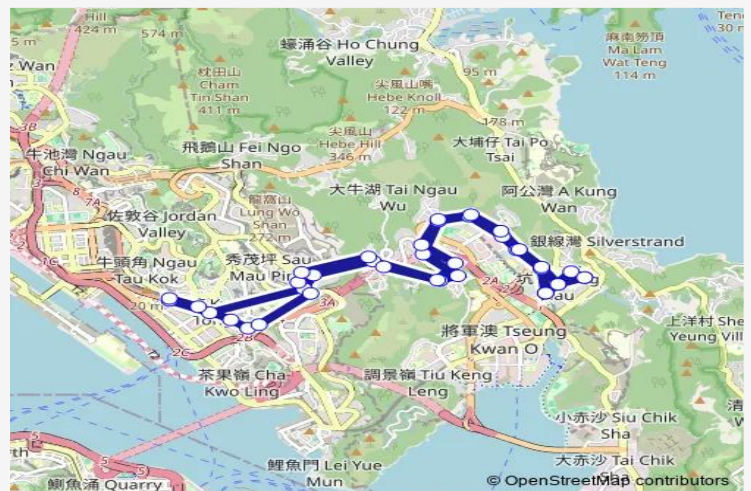

Route schedule

[Ctb] Hang HAU (North), PO Ning Road[[Kmb+Ctb] Hang HAU (North)(Tseung Kwan O Hospital)/
Hang HAU (North), PO Ning Road[[Kmb] Hang HAU (North)(Tseung Kwan O Hospital) — [Ctb] Hang HAU (North), PO Ning Road[[Kmb+Ctb] Hang HAU (North)(Tseung Kwan O Hospital)/
Hang HAU (North), PO Ning Road[[Kmb] Hang HAU (North)(Tseung Kwan O Hospital)

Monday	05:30-00:05 ⁺¹
Tuesday	05:30-00:05 ⁺¹
Wednesday	05:30-00:05 ⁺¹
Thursday	05:30-00:05 ⁺¹
Friday	05:30-00:05 ⁺¹
Saturday	05:30-22:45
Sunday	05:30-22:45

Route info

Direction: [Ctb] Hang HAU (North), PO Ning Road[[Kmb+Ctb] Hang HAU (North)(Tseung Kwan O Hospital)/
Hang HAU (North), PO Ning Road[[Kmb] Hang HAU (North)(Tseung Kwan O Hospital)

Stops: 38

Trip Duration: 0 hour 36 min

[Kmb+Ctb] MAU WU Tsai/
Mau WU Tsai Village, PO LAM Road[[Kmb] MAU WU Tsai

[Ctb] MA YAU Tong Village, PO LAM Road[[Kmb+Ctb] MA YAU Tong Village/
Ma YAU Tong Village, PO LAM Road[[Kmb] MA YAU Tong Village