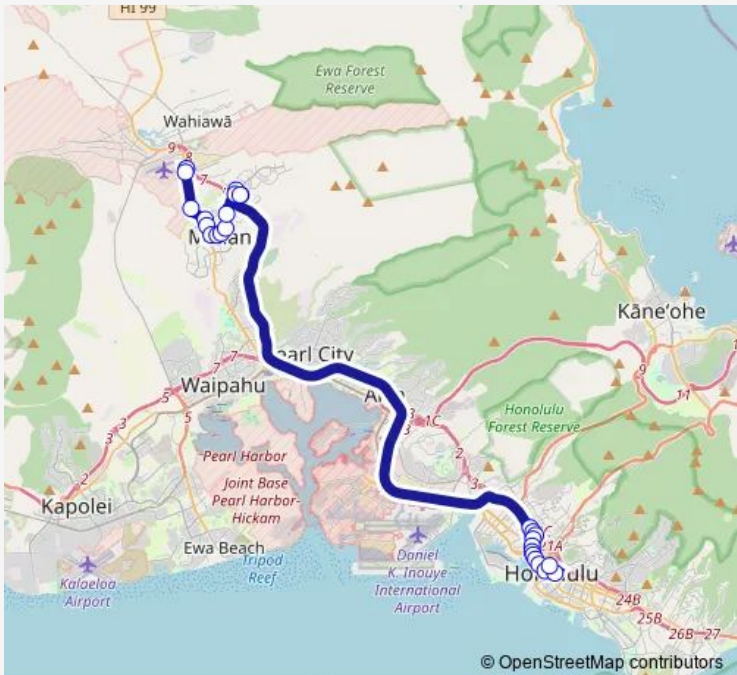

Bus 98A Express-Downtown

[Go to website](#)

Direction
 Leilehua Golf Course RD + Wahiawa Park & Ride — S Beretania ST + Punchbowl St

26 stops

[Open route schedule](#)

- Leilehua Golf Course RD + Wahiawa Park & Ride
- Kamehameha HWY + OPP Leilehua Golf Course Rd
- Kamehameha HWY + Waikalani Dr
- Kamehameha HWY + OPP Kipapa St
- Kamehameha HWY + Kuahelani Ave
- Meheula Pkwy + Kamehameha Hwy
- Meheula Pkwy + Anania Dr
- Meheula Pkwy + Hikikaulia St
- Mililani Transit Center East
- Meheula Pkwy + Kuahelani Ave
- Ainamakua DR + Meheula Pkwy
- Makaikai ST + Ainamakua Dr
- Ukuwai ST + Mililani Park & Ride
- Ainamakua DR + Meheula Pkwy
- Vineyard BL + Palama St
- Vineyard BL + PUA Ln
- Vineyard BL + Liliha St
- Liliha ST + N King St
- N King ST + N Beretania St
- N King ST + River St
- N King ST + Maunakea St

Route schedule
 Leilehua Golf Course RD + Wahiawa Park & Ride — S Beretania ST + Punchbowl St

Monday	05:00-05:40
Tuesday	05:00-05:40
Wednesday	05:00-05:40
Thursday	05:00-05:40
Friday	05:00-05:40
Saturday	—
Sunday	—

Route info

Direction: Leilehua Golf Course RD + Wahiawa Park & Ride

Stops: 26

Trip Duration: 0 hour 53 min

S King ST + Bethel St

S King ST + Alakea St

S King ST + Punchbowl St

Alapai ST + S King St

S Beretania ST + Punchbowl St

Direction

Alapai Transit Center (Stops 1-4) — Leilehua Golf Course RD + OPP Wahiawa Park & Ride

24 stops

[Open route schedule](#)

Alapai Transit Center (Stops 1-4)

S Beretania ST + Eternal Flame