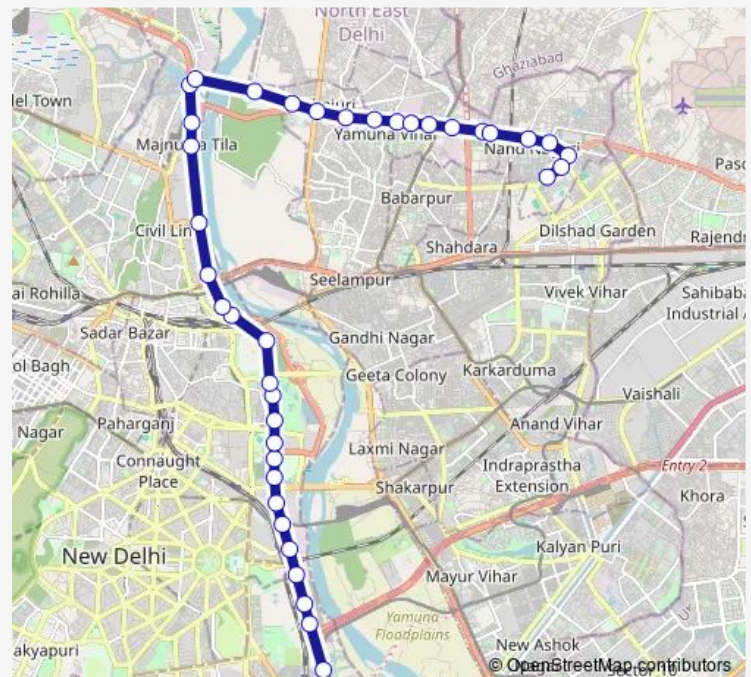

### Route schedule

Sarai Kale Khan Isbt — Nand Nagari Terminal

Monday 12:43-16:45

Tuesday 12:43-16:45

Wednesday 12:43-16:45

Thursday 12:43-16:45

Friday 12:43-16:45

Saturday 12:43-16:45

Sunday 12:43-16:45

### Route info

Direction: Sarai Kale Khan Isbt

Stops: 38

Trip Duration: 1 hour 34 min

■ 244aup

BusMaps

Wazirabad Crossing

Gurudwara Nanaksar