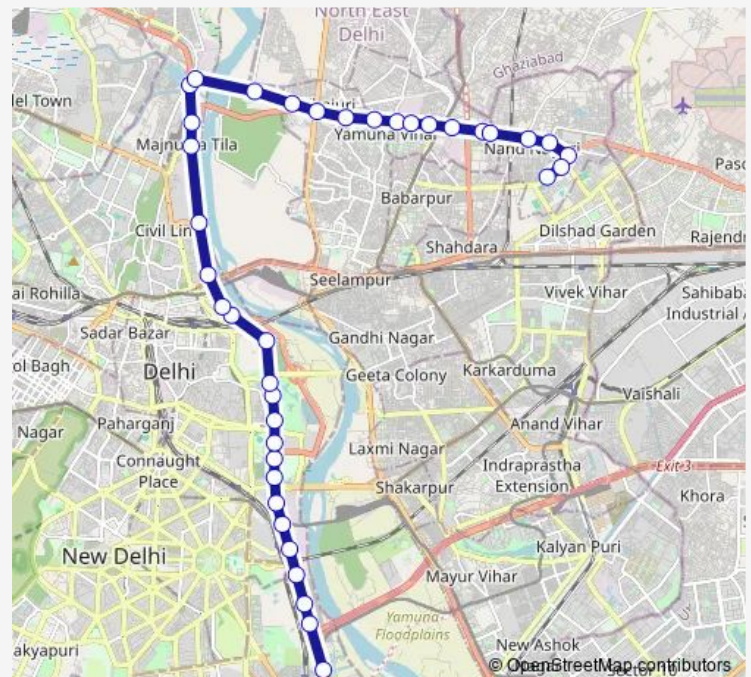

Thursday 12:43-16:45

Friday 12:43-16:45

Saturday 12:43-16:45

Sunday 12:43-16:45

Route info

Direction: Sarai Kale Khan Isbt

Stops: 38

Trip Duration: 1 hour 34 min