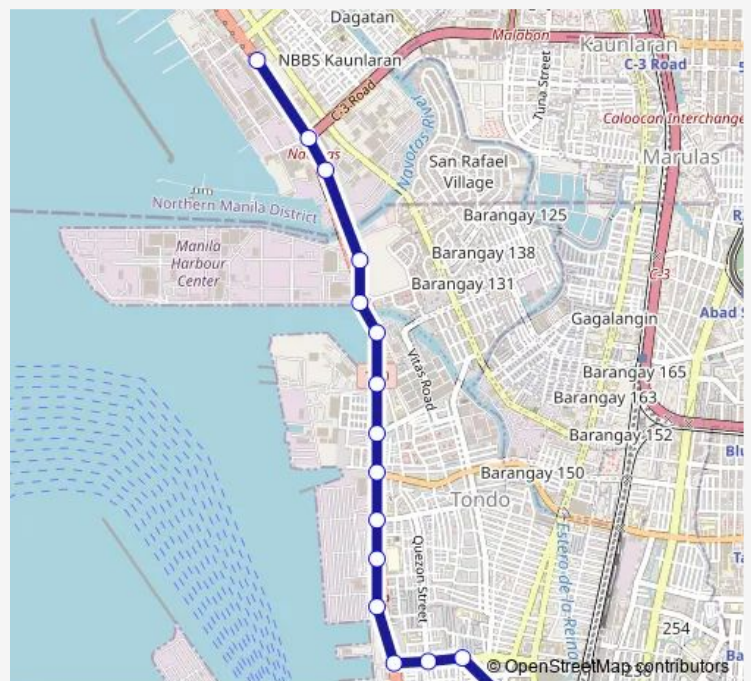

Bus Dagatdagatan Delpan via Divisoria

[Go to website](#)

Direction
 Sto. Nino Church, Nicolas Zamora, Manila — President Ferdinand E. Marcos Highway, Tondo

16 stops

[Open route schedule](#)

- Sto. Nino Church, Nicolas Zamora, Manila
- Moriones, Manila
- Moriones / Masinop Intersection, Manila
- Radial Road 10 / Moriones Intersection, Manila
- Radial Road 10, Manila
- Don Bosco Tondo Soccer Field, Radial Road 10, Manila
- d E. Marcos Highway / Herbosa Intersection, Velasquez, Tondo
- d E. Marcos Highway / Capulong Intersection, Velasquez, Tondo
- Manila Film Centre, President Ferdinand E. Marcos Highway, Tondo
- President Ferdinand E. Marcos Highway / Bonifacio Intersection, Tondo
- Vitas Meat Slaughter House, President Ferdinand E. Marcos Highway, Tondo
- President Ferdinand E. Marcos Highway / Miguel de Legaspi Intersection, Tondo
- SM Hypermarket, President Ferdinand E. Marcos Highway, Tondo
- Caltex, President Ferdinand E. Marcos Highway, Tondo
- President Ferdinand E. Marcos Highway / Circumferential Road 3 Intersection, Tondo
- President Ferdinand E. Marcos Highway, Tondo

Route schedule

Sto. Nino Church, Nicolas Zamora, Manila — President Ferdinand E. Marcos Highway, Tondo

Monday	00:00
Tuesday	00:00
Wednesday	00:00
Thursday	00:00
Friday	00:00
Saturday	00:00
Sunday	00:00

Route info

Direction: Sto. Nino Church, Nicolas Zamora, Manila

Stops: 16

Trip Duration: 0 hour 23 min

■ Dagatdagatan Delpan via Divisoria

Direction

President Ferdinand E. Marcos Highway, Tondo — Sto. Nino Church, Nicolas Zamora, Manila

16 stops

[Open route schedule](#)

President Ferdinand E. Marcos Highway, Tondo

President Ferdinand E. Marcos Highway / Circumferential Road 3 Intersection, Tondo

Caltex, President Ferdinand E. Marcos Highway, Tondo