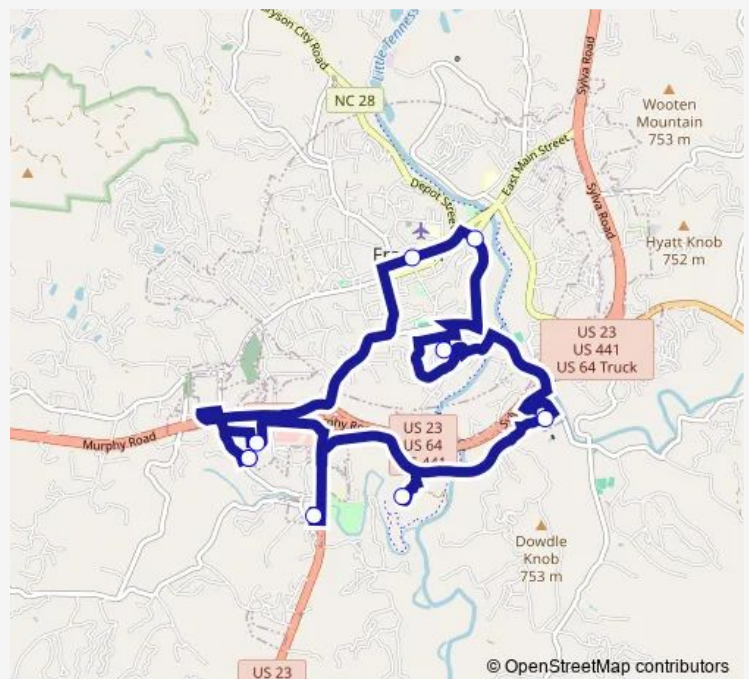

### Direction

Westgate Terrace Apartments — Westgate Terrace Apartments

9 stops

[Open route schedule](#)

Westgate Terrace Apartments

Westgate Plaza

Ingles

Macon County Library

### Route schedule

Westgate Terrace Apartments — Westgate Terrace Apartments

Monday 08:00-16:00

Tuesday 08:00-16:00

Wednesday 08:00-16:00

Thursday 08:00-16:00

Friday 08:00-16:00

Saturday —

### Route info

Direction: Westgate Terrace Apartments

Stops: 9

Trip Duration: 0 hour 58 min

■ Mountain Gem Route

**Direction**

Westgate Terrace Apartments — Westgate Terrace Apartments

9 stops

[Open route schedule](#)

Westgate Terrace Apartments

Westgate Plaza

Ingles

Macon County Library

Wal-Mart

Oak Forest Apartments

Hot Spot