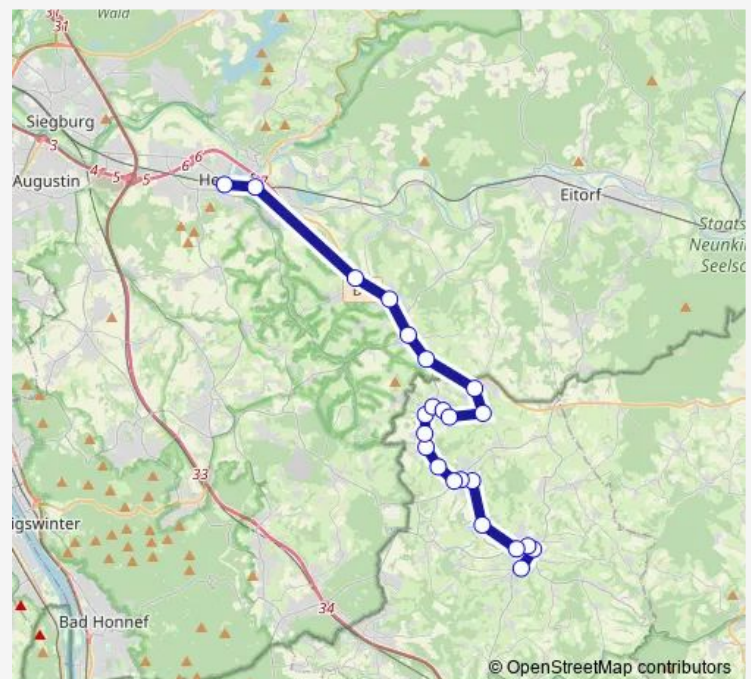

### Route schedule

Hennef Bf — Asbach (Westerw) Vorteil Center Tankstelle

Monday 05:25-23:33

Tuesday 05:33-02:25<sup>+1</sup>

Wednesday —

Thursday 05:25-23:33

Friday 05:25-02:25<sup>+1</sup>

Saturday 05:33-02:25<sup>+1</sup>

### Route info

Direction: Hennef Bf

Stops: 23

Trip Duration: 0 hour 46 min

■ SB52

BusMaps

Asbach, Realschule Plus,Asbach (Wied)

Asbach (Westerw) Vorteil Center Tankstelle

## Route info

Direction: Asbach (Westerw) Vorteil Center Tankstelle

Stops: 23

Trip Duration: 0 hour 47 min

**Direction**

Hennef Bf — Hennef Uckerath Alter Zoll

5 stops

[Open route schedule](#)