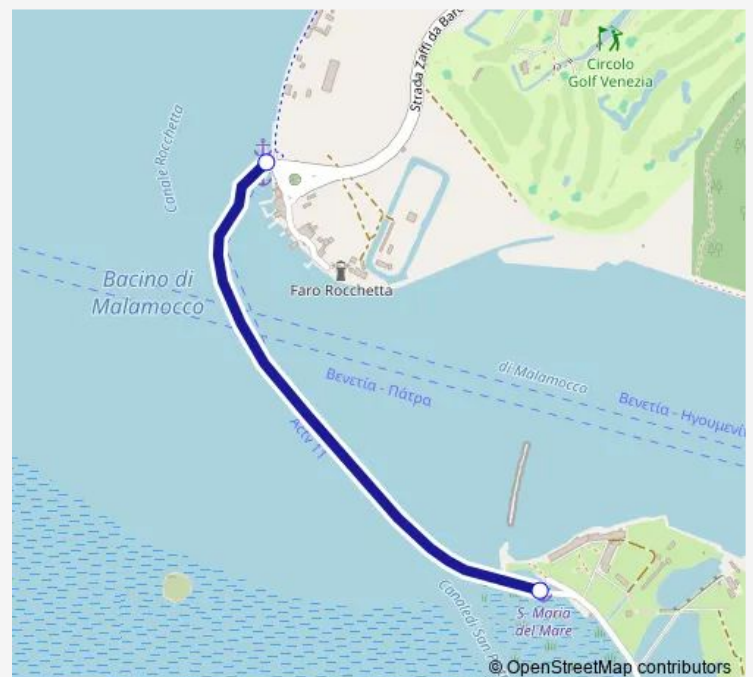

Ferry 11 Alberoni Faro Rocchetta - S. Maria del Mare Ferry[Go to website](#)**Direction**

S. Maria del Mare Ferry — Alberoni Faro Rocchetta

2 stops

[Open route schedule](#)

S. Maria del Mare Ferry

Alberoni Faro Rocchetta

Route schedule

S. Maria del Mare Ferry — Alberoni Faro Rocchetta

Monday	03:30-02:30 ⁺¹
Tuesday	03:30-02:30 ⁺¹
Wednesday	03:30-02:30 ⁺¹
Thursday	03:30-02:30 ⁺¹
Friday	03:30-02:30 ⁺¹
Saturday	03:30-02:30 ⁺¹
Sunday	03:30-02:30 ⁺¹

Route info

Direction: S. Maria del Mare Ferry

Stops: 2

Trip Duration: 0 hour 10 min

11 — Alberoni Faro Rocchetta - S. Maria del Mare Ferry

Direction

Alberoni Faro Rocchetta — S. Maria del Mare Ferry

2 stops

Route info

Direction: Alberoni Faro Rocchetta

Stops: 2

Trip Duration: 0 hour 10 min

11 Ferry time schedules and route maps are available in an offline PDF at busmaps.com. Use the busmaps.com website to see live bus times, train schedule or subway schedule, and step-by-step directions for all public transit in Venice