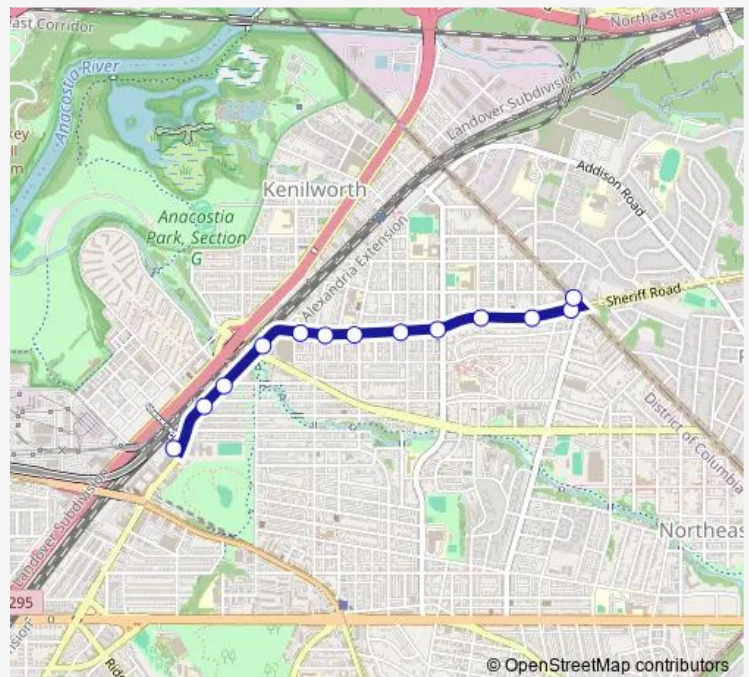

### Route schedule

33 St NE+Blaine St NE — Minnesota Ave Station+Bay G

Monday 05:19-00:20<sup>+1</sup>

Tuesday 05:19-00:20<sup>+1</sup>

Wednesday 05:19-00:20<sup>+1</sup>

Thursday 05:19-00:20<sup>+1</sup>

Friday 05:19-00:20<sup>+1</sup>

Saturday 06:17-23:12

Sunday 06:48-23:18

### Route info

Direction: 33 St NE+Blaine St NE

Stops: 8

Trip Duration: 0 hour 7 min

U4 — Sheriff Road-River Terrace

**Direction**

Eastern Av Ne+Chapelwood Ln — Minnesota Ave Station+Bay G

13 stops

[Open route schedule](#)

Eastern Av Ne+Chapelwood Ln

Lee St Ne+#5152

51 St Ne+Sheriff Rd Ne

Sheriff Rd Ne+50 Pl Ne

Sheriff Rd Ne+49 St Ne

Sheriff Rd Ne+47 Pl Ne

Sheriff Rd Ne+46 St Ne