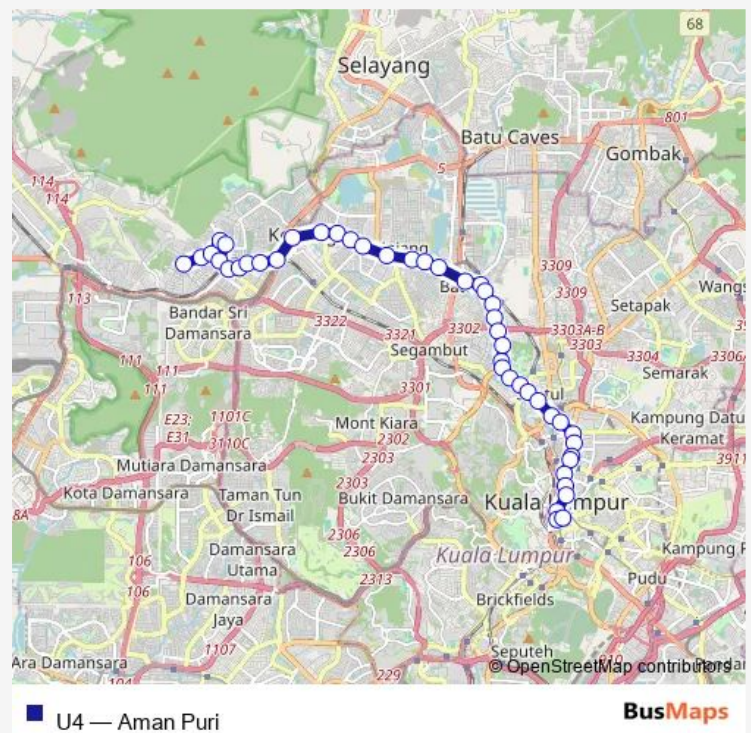

Hotel Smart, Jalan Kepong

Depot Bas Selangor, Jalan Kepong

Pejabat Dbkl, Jalan Kepong

Pusat Penjaja Jinjang, Jalan Kepong

Wisma Tnb, Jalan Kepong

Kompleks Sungai Mas (opp.), Jalan Ipoh

Route schedule

Kepong Industrial Park, Persiaran KIP 2 — Hsbc, Medan Pasar

Monday 06:00

Tuesday 06:00

Wednesday 06:00

Thursday 06:00

Friday 06:00

Saturday 06:00

Sunday 06:00

Route info

Direction: Kepong Industrial Park, Persiaran KIP 2

Stops: 45

Trip Duration: 17 hour 0 min

SRK Batu 4, Jalan Ipoh

Maybank Batu 4, Jalan Ipoh

Simpang Batu Kentomen, Jalan Ipoh

Pasaraya Umarani, Jalan Ipoh

Kompleks Mutiara (opp.), Jalan Ipoh

Thursday 06:00

Friday 06:00

Saturday 06:00

Sunday 06:00

Route info

Direction: Hsbc, Medan Pasar

Stops: 51

Trip Duration: 17 hour 0 min