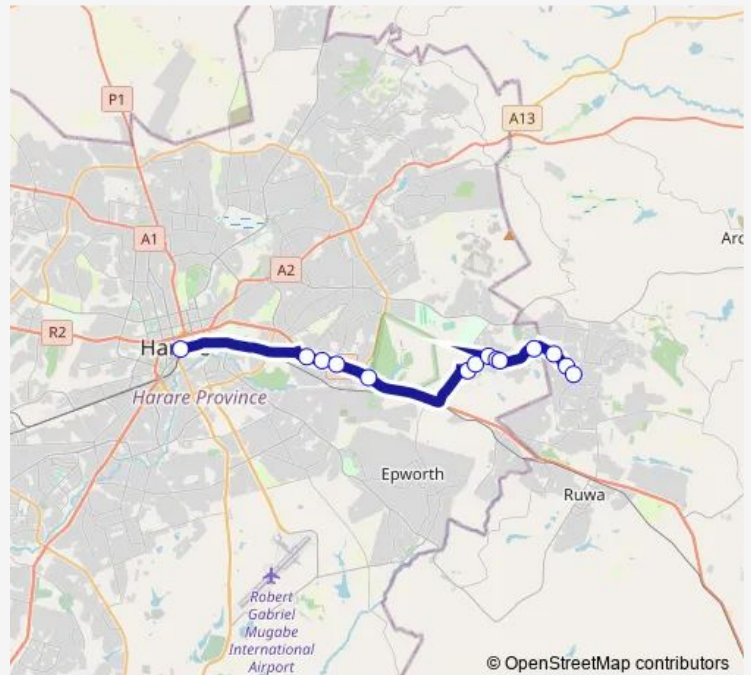

T-Junction

Gazebo

Route schedule

Inez Terrace Hub — Gazebo

Monday 12:15

Tuesday 12:15

Wednesday 12:15

Thursday 12:15

Friday 12:15

Saturday 12:15

Sunday 12:15

Route info

Direction: Inez Terrace Hub

Stops: 14

Trip Duration: 1 hour 13 min

© OpenStreetMap contributors