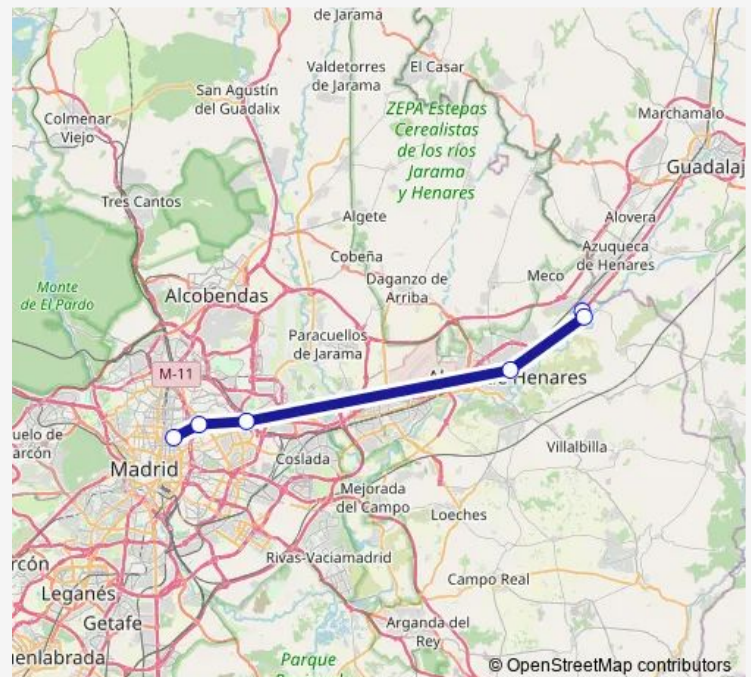

Direction

Meco (Cruce N-Ii) — Madrid (Intercam Av.America)

5 stops

[Open route schedule](#)

Meco (Cruce N-Ii)

Alcala - El Encin-Laboratorio

Madrid - Metro Canillejas

Madrid (Puente De La Cea)

Madrid (Intercam Av.America)

Route schedule

Meco (Cruce N-Ii) — Madrid (Intercam Av.America)

Monday	15:00
Tuesday	15:00
Wednesday	15:00
Thursday	15:00
Friday	15:00
Saturday	—
Sunday	—

Route info

Direction: Meco (Cruce N-Ii)

Stops: 5

Trip Duration: 0 hour 45 min

ALSA - 222 Encma Bus time schedules and route maps are available in an offline PDF at busmaps.com. Use the busmaps.com website to see live bus times, train schedule or subway schedule, and step-by-step directions for all public transit in Madrid