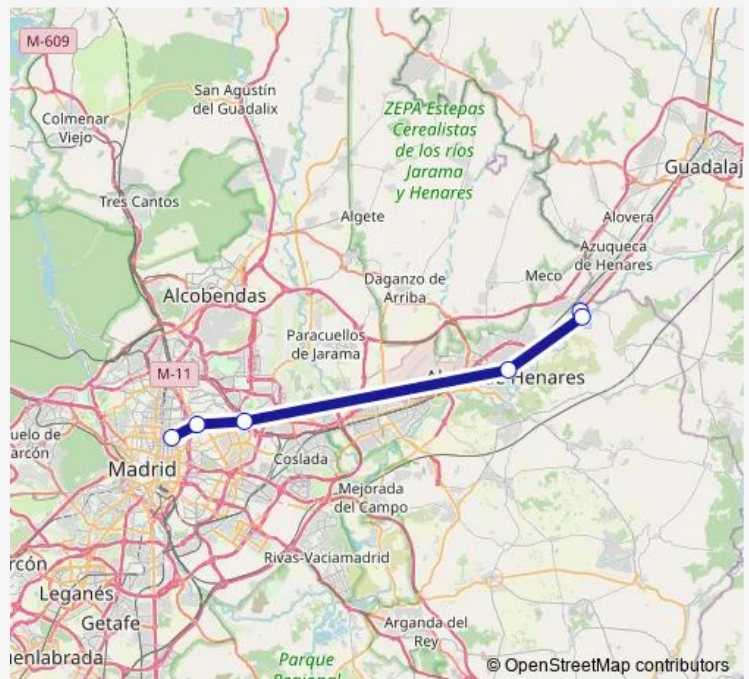

**Direction**

Meco (Cruce N-Ii) — Madrid (Intercam Av.America)

6 stops

[Open route schedule](#)

Meco (Cruce N-Ii)

Alcala - El Encin-Laboratorio

Alcala - Terminal de Autobuses

Madrid - Metro Canillejas

Madrid (Puente De La Cea)

Madrid (Intercam Av.America)

**Route schedule**

Meco (Cruce N-Ii) — Madrid (Intercam Av.America)

Monday	15:00
Tuesday	15:00
Wednesday	15:00
Thursday	15:00
Friday	15:00
Saturday	—
Sunday	—

**Route info**

Direction: Meco (Cruce N-Ii)

Stops: 6

Trip Duration: 0 hour 45 min

Alsa - 222 Encma Bus time schedules and route maps are available in an offline PDF at [busmaps.com](https://busmaps.com). Use the [busmaps.com](https://busmaps.com) website to see live bus times, train schedule or subway schedule, and step-by-step directions for all public transit in Madrid