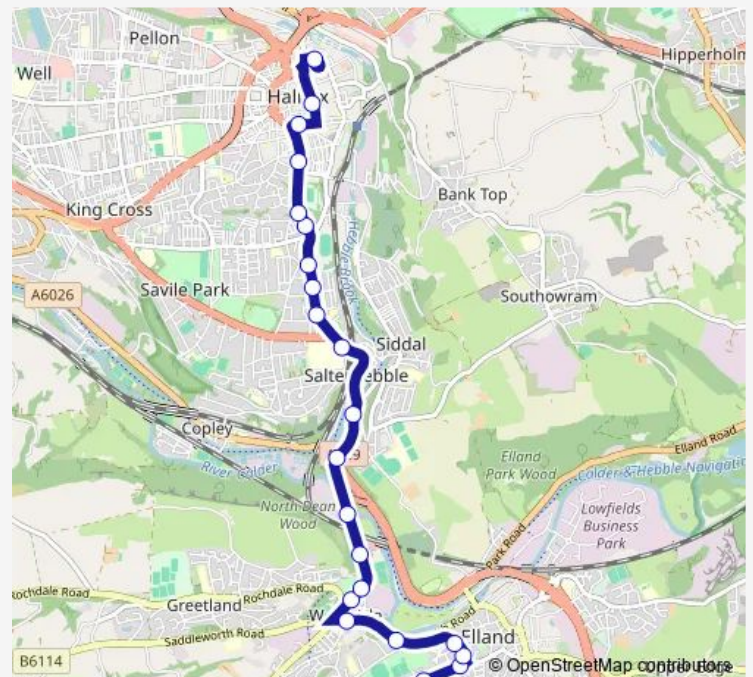

Bus C40

[Go to website](#)

Direction

Brooksbank School — Halifax BS Ent Real Time Tracking

23 stops

[Open route schedule](#)

Brooksbank School

Victoria Road Melrose Court

Victoria Rd Saville Road

Jepson Lane Victoria Rd

Wainwright Hall

Long Wall

Saddleworth Road

West Vale

Alfred Street

West Vale Sports Grd

Greetland Rd Bridge

Salterhebble Junction

Exley Bank

Calderdale Royal Hospital

Stafford Road

Coronation Road

Spring Hall

First Bus Depot

Albert Park

The Shay Stadium

Wards End 1

Route schedule

Brooksbank School — Halifax BS Ent Real Time Tracking

Monday 14:55

Tuesday 14:55

Wednesday 14:55

Thursday 14:55

Friday 14:55

Saturday —

Sunday —

Route info

Direction: Brooksbank School

Stops: 23

Trip Duration: 0 hour 26 min

■ C40