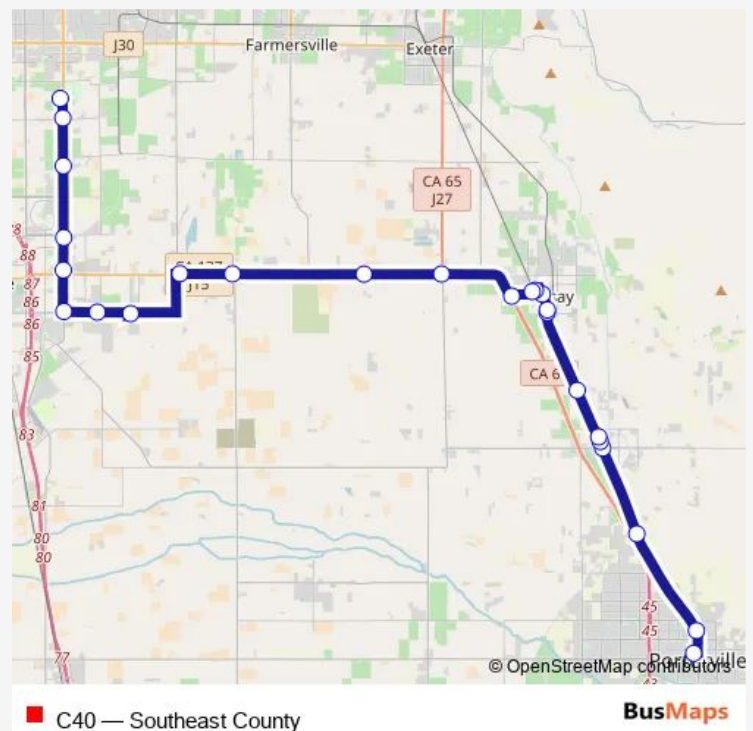

Mooney Blvd & Tulare Ave - Time Out Pizza Waterpark

Route schedule

Porterville Transit Center — Tulare County Government Plaza

Monday 05:25-18:45

Tuesday 05:25-18:45

Wednesday 05:25-18:45

Thursday 05:25-18:45

Friday 05:25-18:45

Saturday 09:45-16:45

Sunday 09:45-16:45

Route info

Direction: Porterville Transit Center

Stops: 25

Trip Duration: 1 hour 0 min

Mooney Blvd & Prosperity Ave

Mooney Blvd - Stanley Boat & RV Storage

Milan Institute Tcat

Tulare County Government Plaza

Direction

Tulare County Government Plaza — Porterville Transit Center

25 stops

[Open route schedule](#)

Tulare County Government Plaza