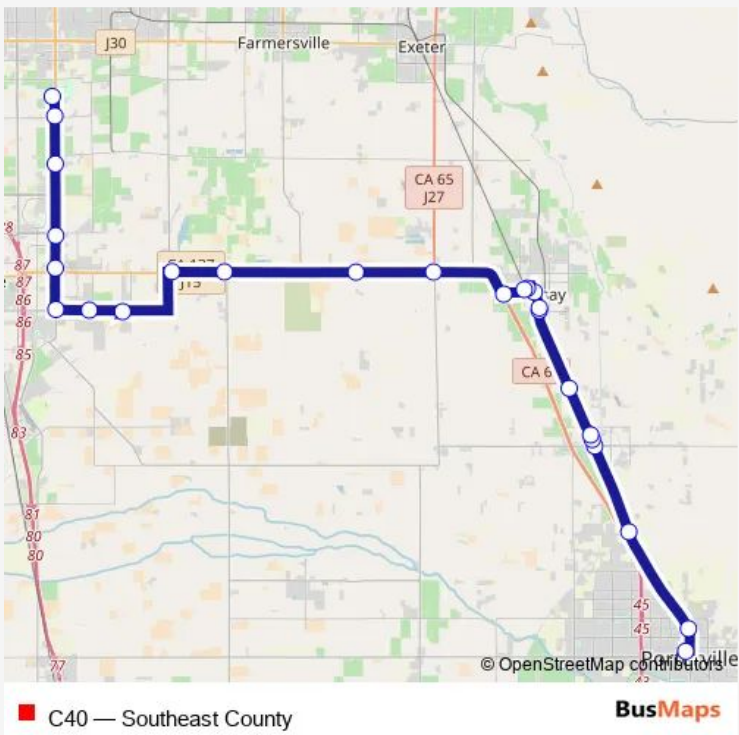

## Bus C40 Southeast County

[Go to website](#)

**Direction**  
 Porterville Transit Center — Tulare County Government Plaza

25 stops

[Open route schedule](#)

- Porterville Transit Center
- Main St. and North
- Orange Belt Dr & Mountain View Ave
- Orange Belt Dr & Ave 196
- Strathmore Post Office
- Strathmore Middle School
- Orange Belt Dt & Ave 208
- Mirage Ave & Lindmore St - Lindsay Inn
- Mirage Ave - Sierra Express Gas
- Lindsay City Hall
- Hermosa Ave & Elmwood Ave - Fastrip
- Hermosa St & Mt Venon Ave - First Step Nutrition
- Mcdonald's - Olivewood Plaza
- Ave 232 & Cairns Ave
- Ave 232 & Rd 180
- Tulare Lindsay Hwy & Rd 152
- Tulare Lindsay Hwy & Rd 140
- COS Campus
- Bardsley Ave- Mission Oaks High School
- Bardsley Ave & Mooney Blvd - Abundant Life Church
- Mooney Blvd & Tulare Ave - Time Out Pizza Waterpark

Route schedule

Porterville Transit Center — Tulare County Government Plaza

Monday	05:25-18:45
Tuesday	05:25-18:45
Wednesday	05:25-18:45
Thursday	05:25-18:45
Friday	05:25-18:45
Saturday	09:45-16:50
Sunday	09:45-16:50

**Route info**

Direction: Porterville Transit Center

Stops: 25

Trip Duration: 1 hour 0 min

Mooney Blvd & Prosperity Ave

Mooney Blvd - Stanley Boat & RV Storage

Milan Institute Tcat

Tulare County Government Plaza

## Direction

Tulare County Government Plaza — Porterville Transit Center

25 stops

[Open route schedule](#)

Tulare County Government Plaza

Office Of Education Planetarium & Science Center

Mooney Blvd & Cartmill Ave