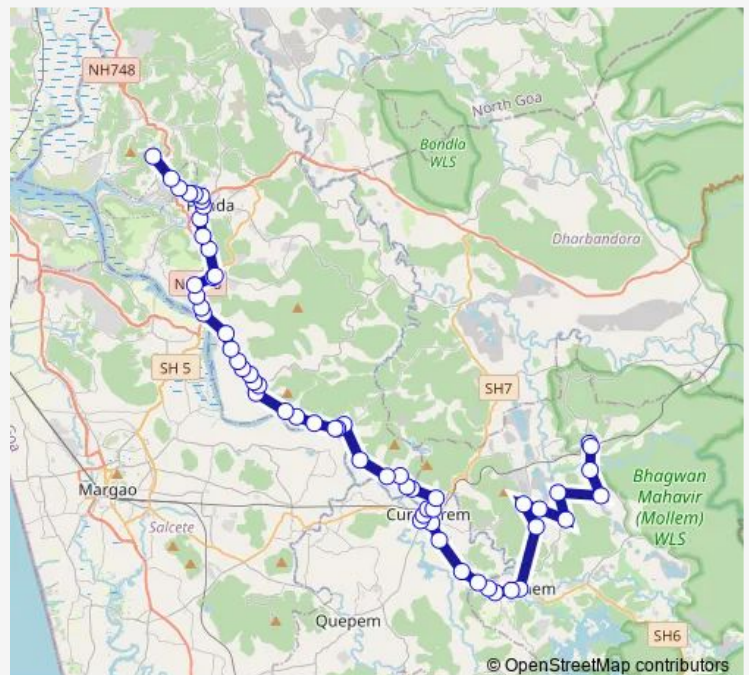

Thursday 07:00

Friday 07:00

Saturday 07:00

Sunday 07:00

Route info

Direction: Kalay

Stops: 58

Trip Duration: 2 hour 0 min