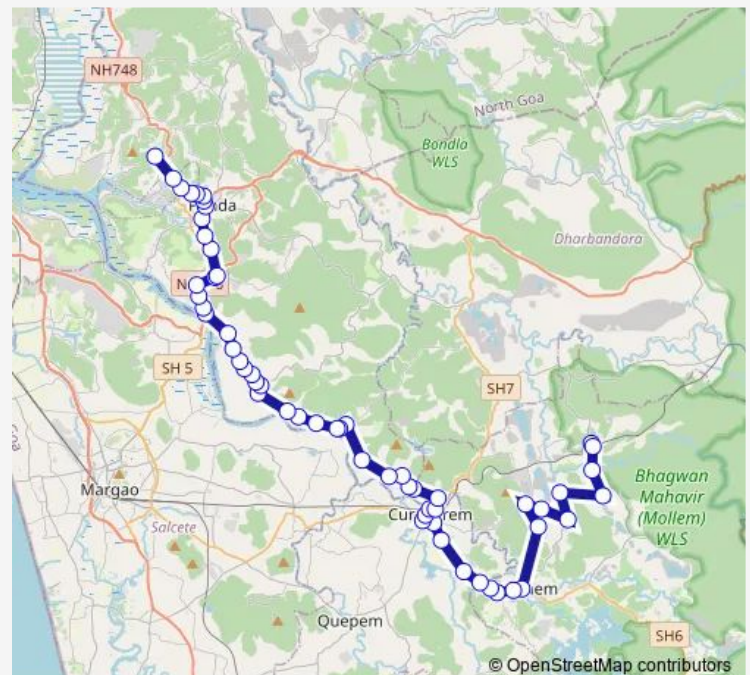

Route schedule

Kalay — Goa Engineering College, Ponda

Monday	07:00
Tuesday	07:00
Wednesday	07:00
Thursday	07:00
Friday	07:00
Saturday	07:00
Sunday	07:00

Route info

Direction: Kalay

Stops: 58

Trip Duration: 2 hour 0 min

Shiroda KTC Bus Stand

RIT College Stop

Baikade

Ayuvedic College

Vazem

Tarvale

Borim Bridge

Borim