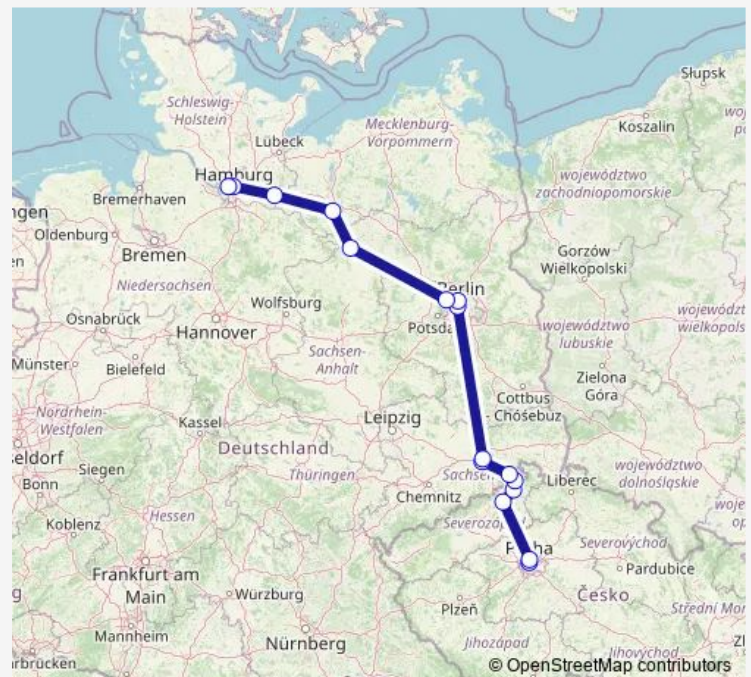

Usti nad Labem hl.n.

Decin hl.n.

Schöna(Gr)

Bad Schandau

Dresden Hbf

Dresden-Neustadt

Berlin Südkreuz

Berlin Hbf (tief)

Berlin-Spandau

Wittenberge

Ludwigslust

Büchen

Hamburg Hbf

Hamburg-Altona

Route schedule

Praha hl.n. — Hamburg-Altona

Monday 10:32

Tuesday 10:32

Wednesday 10:32

Thursday 10:32

Friday 10:32

Saturday 10:32

Sunday 10:32

Route info

Direction: Praha hl.n.

Stops: 16

Trip Duration: 6 hour 52 min

■ EC 174

Direction

Praha hl.n. — Rostock Hbf

15 stops

[Open route schedule](#)