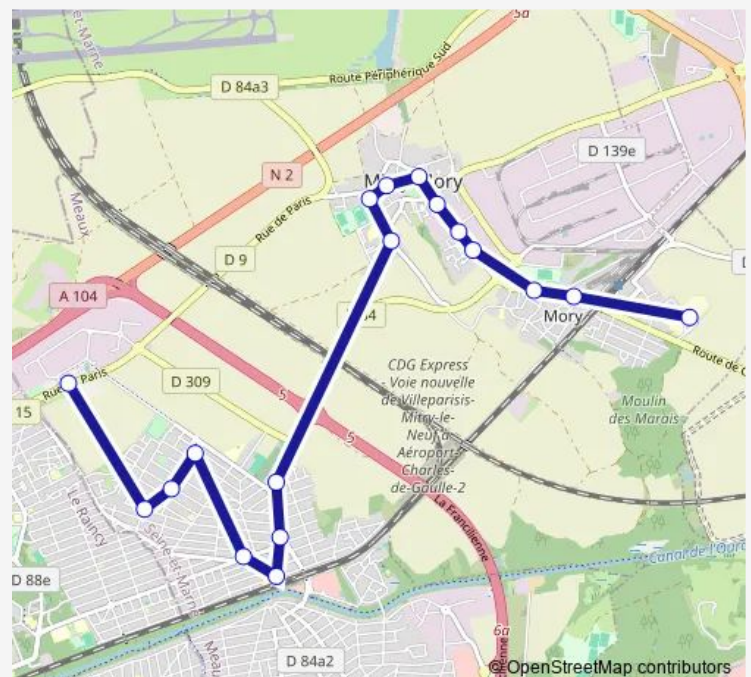

Bus 2176

[Go to website](#)

Direction

La Villette aux Aulnes — Collège Langevin - Lycée Balzac

18 stops

[Open route schedule](#)

La Villette aux Aulnes

Place de Pau

Route schedule

La Villette aux Aulnes — Collège Langevin - Lycée Balzac

Monday 07:05-13:35

Tuesday 07:05-13:35

Wednesday 07:05-09:05

Thursday 07:05-13:35

Friday —

Saturday —

Sunday —

Route info

Direction: La Villette aux Aulnes

Stops: 18

Trip Duration: 0 hour 35 min

Direction

Collège Langevin - Lycée Balzac — La Villette aux Aulnes

16 stops

[Open route schedule](#)

Collège Langevin - Lycée Balzac

Cheminots

Guy Môquet

André Carrez

Moulin à Vent

Jean Moulin

Parc de la Mairie