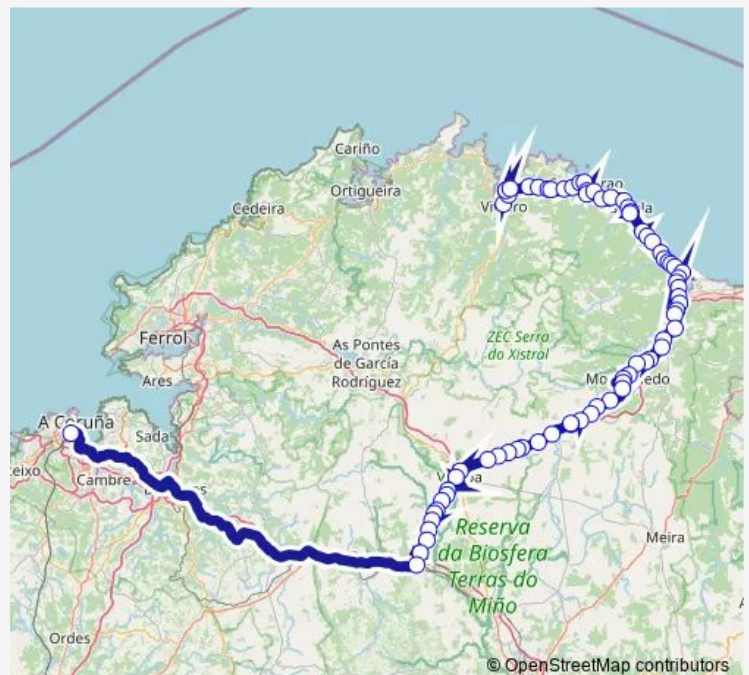

### Route schedule

Coruña E.A. — Viveiro E.A.

Monday	14:30
Tuesday	14:30
Wednesday	14:30
Thursday	14:30
Friday	14:30
Saturday	14:30
Sunday	—

### Route info

Direction: Coruña E.A.

Stops: 74

Trip Duration: 3 hour 20 min

XG635006 — Coruña E.A. - Viveiro E.A.

Gontán

Quende

Galgao-Xesta

## Route info

Direction: Viveiro E.A.

Stops: 74

Trip Duration: 3 hour 20 min

Fazouro

Gran Parada

O Descanso

Forxan