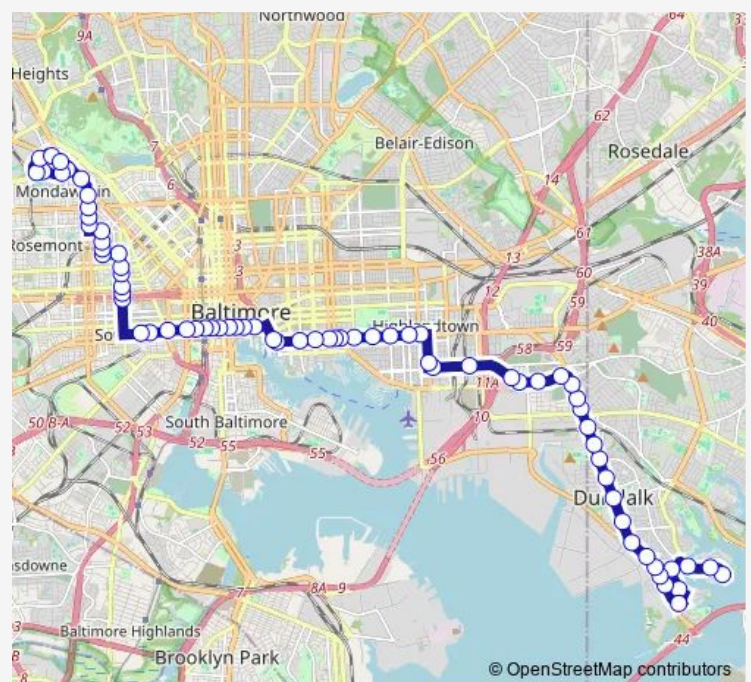

Calhoun St & Saratoga St

Pratt St & Arlington Ave

Pratt St & Poppleton St

Pratt St & Parkin St

Route schedule

Mondawmin Metro Station (Bus Bay 8) — Watersedge Park Loop & Dundalk Ave

Monday 04:18-20:45

Tuesday 04:18-20:45

Wednesday 04:18-20:45

Thursday 04:18-20:45

Friday 04:18-20:45

Saturday 04:50-21:32

Sunday 04:19-20:50

Route info

Direction: Mondawmin Metro Station (Bus Bay 8)

Stops: 71

Trip Duration: 1 hour 5 min

Citylink Navy — Mondawmin - Dundalk

Pratt St & MLK Blvd

Pratt St & Greene St

Pratt St & Howard St

Pratt St & Sharp St

Pratt St & Light St

Pratt St & Calvert St