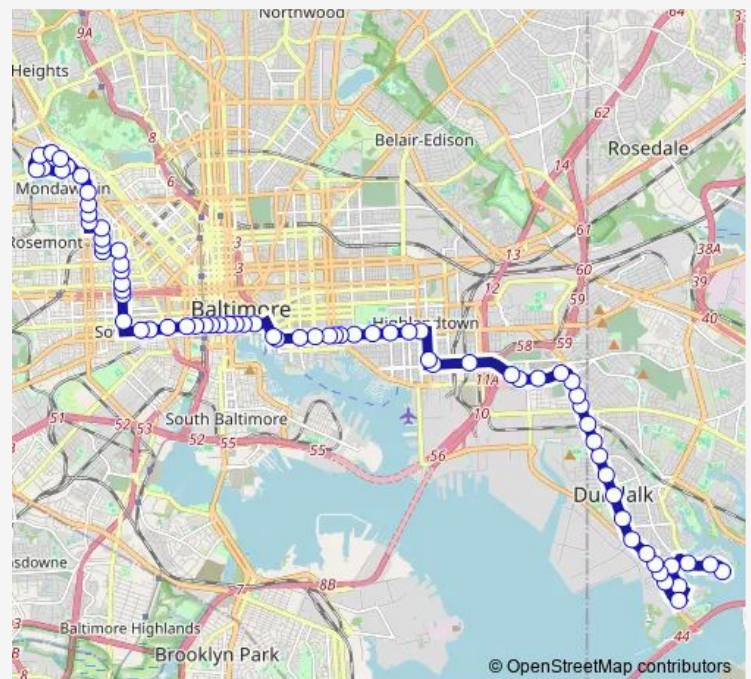

Friday 04:33-13:48

Saturday 04:25-17:45

Sunday —

Route info

Direction: Mondawmin Metro Station (Bus Bay 8)

Stops: 58

Trip Duration: 0 hour 50 min

Pratt St & MLK Blvd