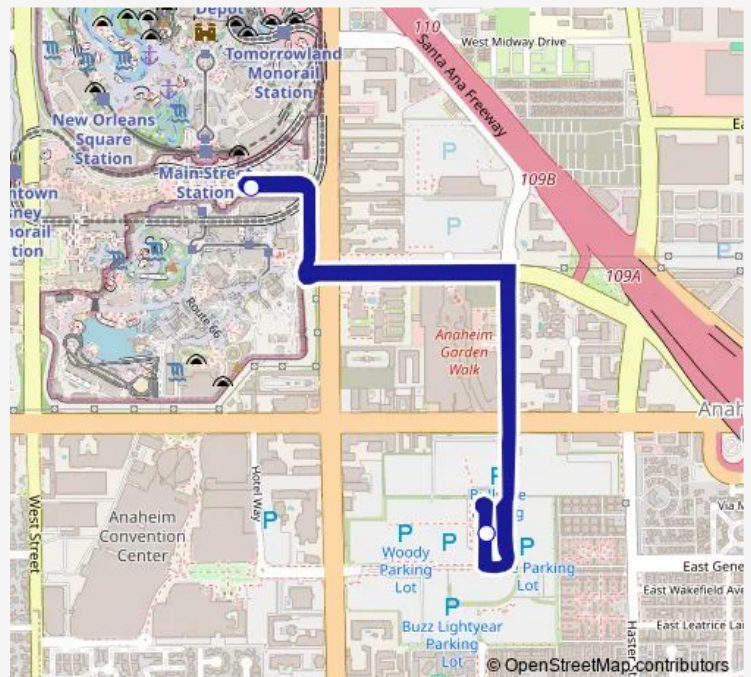

Bus Toy Story Line 20 Toy Story Line

[Go to website](#)

Direction

Toy Story Parking — Toy Story Parking

3 stops

[Open route schedule](#)

Toy Story Parking

Toy Story Bus Stop

Toy Story Parking

Route schedule

Toy Story Parking — Toy Story Parking

Monday	03:00-02:54 ⁺¹
Tuesday	03:00-02:54 ⁺¹
Wednesday	03:00-02:54 ⁺¹
Thursday	03:00-02:54 ⁺¹
Friday	03:00-02:54 ⁺¹
Saturday	03:00-02:54 ⁺¹
Sunday	03:00-02:54 ⁺¹

Route info

Direction: Toy Story Parking

Stops: 3

Trip Duration: 0 hour 12 min

Toy Story Line — 20 Toy Story Line

Toy Story Line Bus time schedules and route maps are available in an offline PDF at busmaps.com. Use the busmaps.com website to see live bus times, train schedule or subway schedule, and step-by-step directions for all public transit in Orange

The schedule is provided in the local timezone. Times with "(+1)" indicate departures on the next day.

PDF file created on 2025-01-16

2024 BusMaps.com - All Rights Reserved