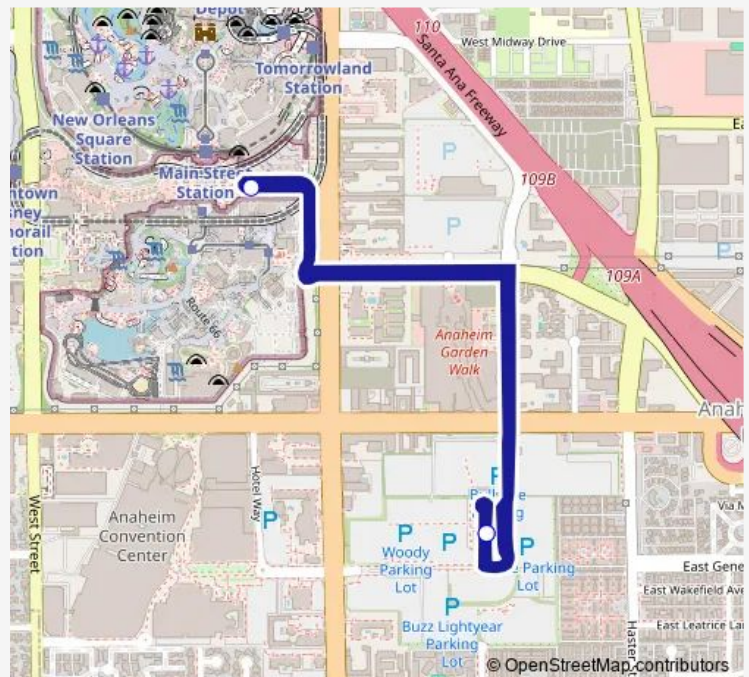

Bus Toy Story Line 20 Toy Story Line

[Go to website](#)

Direction

Toy Story Parking — Toy Story Parking

3 stops

[Open route schedule](#)

Toy Story Parking

Toy Story Bus Stop

Toy Story Parking

Route schedule

Toy Story Parking — Toy Story Parking

Monday	03:00-02:54 ⁺¹
Tuesday	03:00-02:54 ⁺¹
Wednesday	03:00-02:54 ⁺¹
Thursday	03:00-02:54 ⁺¹
Friday	03:00-02:54 ⁺¹
Saturday	03:00-02:54 ⁺¹
Sunday	03:00-02:54 ⁺¹

Route info

Direction: Toy Story Parking

Stops: 3

Trip Duration: 0 hour 12 min

Toy Story Line — 20 Toy Story Line

Toy Story Line Bus time schedules and route maps are available in an offline PDF at busmaps.com. Use the busmaps.com website to see live bus times, train schedule or subway schedule, and step-by-step directions for all public transit in Orange