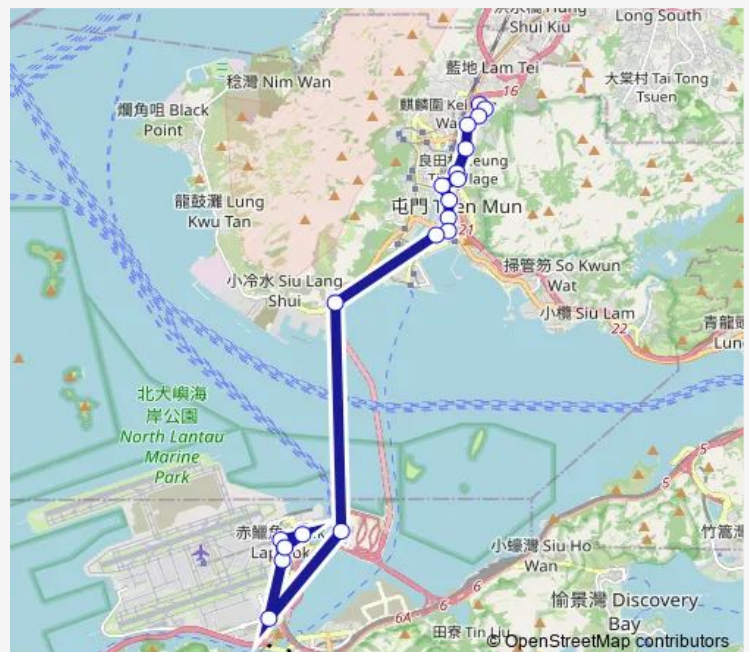

Monday 06:45-07:45

Tuesday 06:45-07:45

Wednesday 06:45-07:45

Thursday 06:45-07:45

Friday 06:45-07:45

Saturday 06:45-07:45

Sunday 06:45-07:45

Route info

Direction: [Kmb] FU TAI Estate BUS Terminus[[Lrtfeeder] FU Tai[[Lwb] FU TAI Estate BUS Terminus

Stops: 19

Trip Duration: 0 hour 59 min

Level (SET Down Only)[[Lwb] Hzmb Passenger Clearance Building (Alighting Stop)][[Lwb] Hzmb Passenger Clearance Building (Alighting Stop)][[Nlb] Hzmb Hong Kong Port Passenger Clearance Building][[Pi] Drop OFF Area Outside Hong Kong-Zhuhai-Macao Bridge (Hong Kong Port) Passenger Clearance Building AT Departure Level