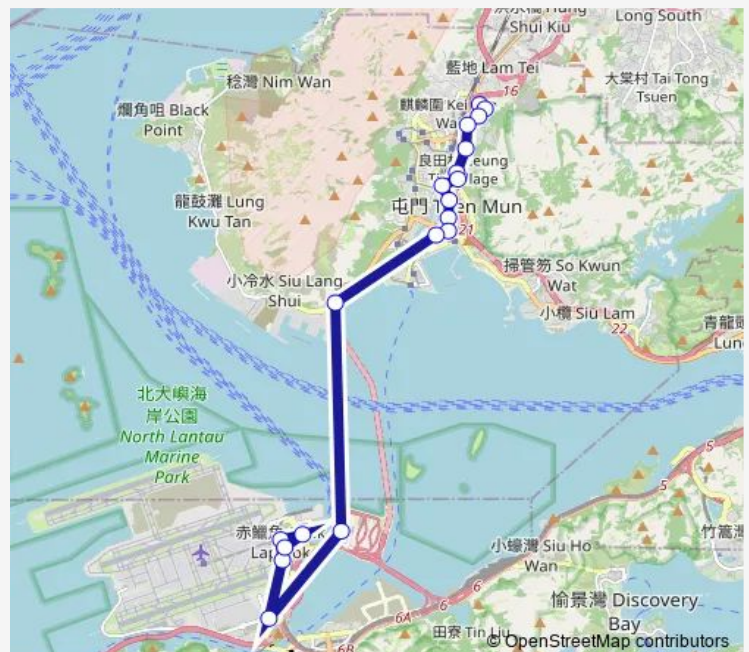

Monday 06:45-07:45

Tuesday 06:45-07:45

Wednesday 06:45-07:45

Thursday 06:45-07:45

Friday 06:45-07:45

Saturday 06:45-07:45

Sunday 06:45-07:45

Route info

Direction: [Kmb] FU TAI Estate BUS Terminus[[Lrtfeeder] FU Tai[[Lwb] FU TAI Estate BUS Terminus

Stops: 19

Trip Duration: 1 hour 0 min

■ A33X — Tuen MUN (FU TAI Estate) - Airport (Ground Transportation Centre) (VIA Cathay City)