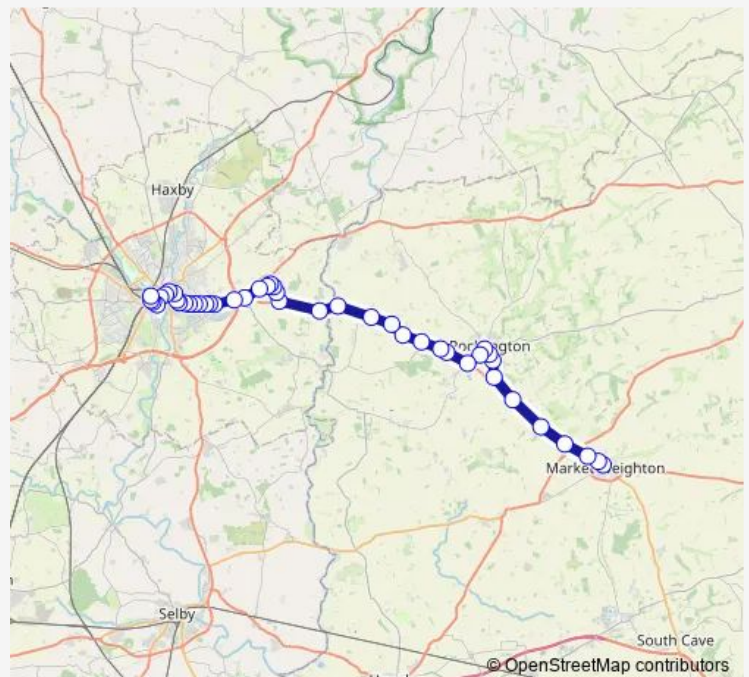

Thursday 08:50-20:10

Friday 08:50-20:10

Saturday 08:55-20:10

Sunday —

Route info

Direction: Rail Station

Stops: 48

Trip Duration: 1 hour 3 min

■ X45 — Market Weighton - York

Manor Drive

Cross Keys

The Green

Hassacarr Lane

Hagg Lane

Four Lane Ends

Old School House

Catton Lane End

Wilberfoss A1079

A1079 Wilberfoss

A1079 Near Wilberfoss

A1079 Barmby Moor

Barmby Moor A1079

Pocklington A1079

Allerthorpe Hodsow Ln

Saturday 06:25-17:40

Sunday —

Route info

Direction: Market Weighton York Rd

Stops: 45

Trip Duration: 1 hour 8 min

Derwent Estate

Grimston Court