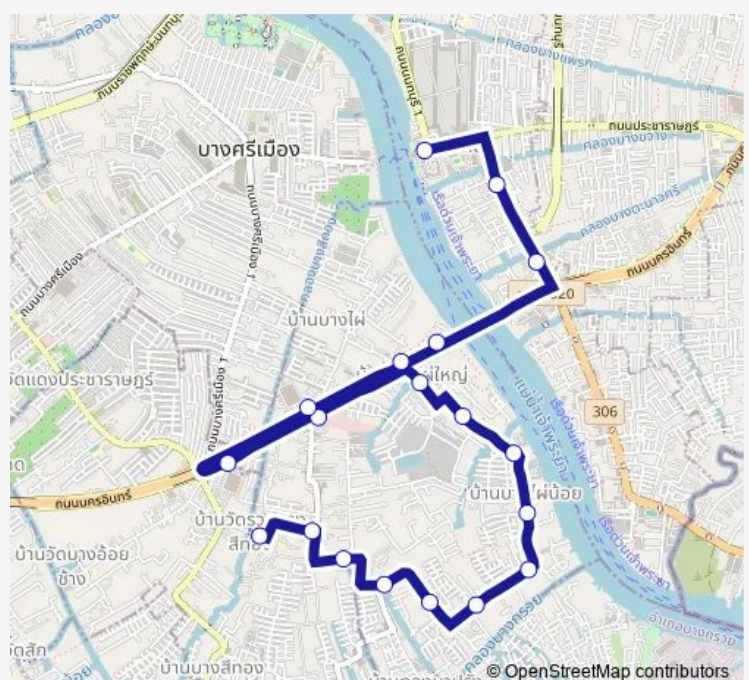

จุดขึ้นลง;visual stop

### Route schedule

จุดขึ้นลง;visual stop — จุดขึ้นลง;visual stop

Monday	00:00
Tuesday	00:00
Wednesday	00:00
Thursday	00:00
Friday	00:00
Saturday	00:00
Sunday	00:00

### Route info

Direction: จุดขึ้นลง;visual stop

Stops: 19

Trip Duration: 1 hour 3 min

6262 — ปากทางวัดรวกบางสีทอง - ท่าบ้านนทบุรี; Ruak Bang Si Thong Temple - Nonthaburi Pier

6262 Bus time schedules and route maps are available in an offline PDF at [busmaps.com](https://busmaps.com). Use the [busmaps.com](https://busmaps.com) website to see live bus times, train schedule or subway schedule, and step-by-step directions for all public transit in Mueang Nonthaburi