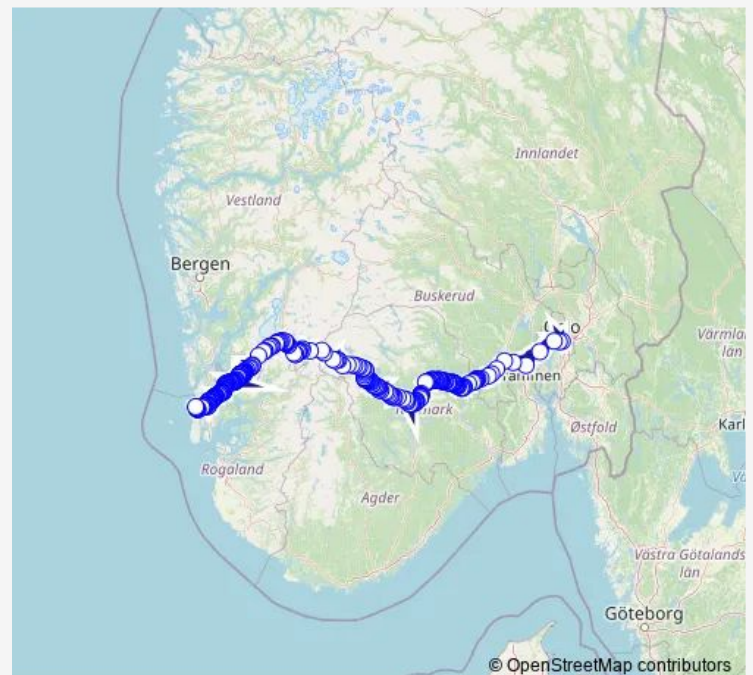

Thursday 05:00-13:10

Friday 05:00-22:25

Saturday —

Sunday 10:00-22:25

Route info

Direction: Haugesund bussterminal

Stops: 246

Trip Duration: 8 hour 0 min

NW180 — Haukeliekspressen

Eikevik

Breivik

Kalvaland

Svinakleiv

Ersland

Livegen

Liheia