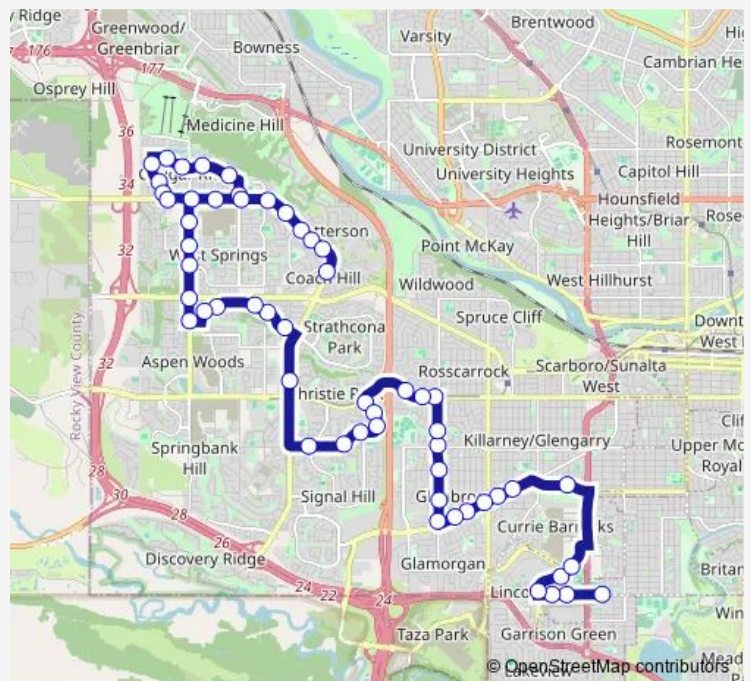

WB 17 AV SW @ 47 ST SW

WB 17 AV SW @ Glenside Dr

SB Sirocco DR @ 17 AV Sw

Route schedule

WB 50 AV SW @ 22 ST Sw — SB Old Banff Coach RD @ Coach Hill RD Sw

Monday 15:37

Tuesday 15:37

Wednesday 15:37

Thursday 15:37

Friday 13:45-14:20

Saturday —

Sunday —

Route info

Direction: WB 50 AV SW @ 22 ST Sw

Stops: 55

Trip Duration: 1 hour 0 min

699 — West Springs/Various Schools

EB Sirocco DR @ Signature WY Sw

SB Sirocco DR @ Sirocco PL Sw

WB Sirocco DR @ Signal Hill DR SW

WB Sirocco DR @ Signature WY SW

WB 26 AV SW @ Simcoe Bv

NB 69 ST SW @ Christie Estates Bv

WB Strathcona DR @ 69 ST SW

WB Strathcona DR @ Strathridge PL SW

WB Strathcona DR @ Strathridge WY SW

WB Strathcona DR @ Strathlea MR SW

SB Strathcona DR @ Strathlea CR SW

NB 85 ST SW @ Strathlea Av

NB 85 ST @ Bow TR Sw