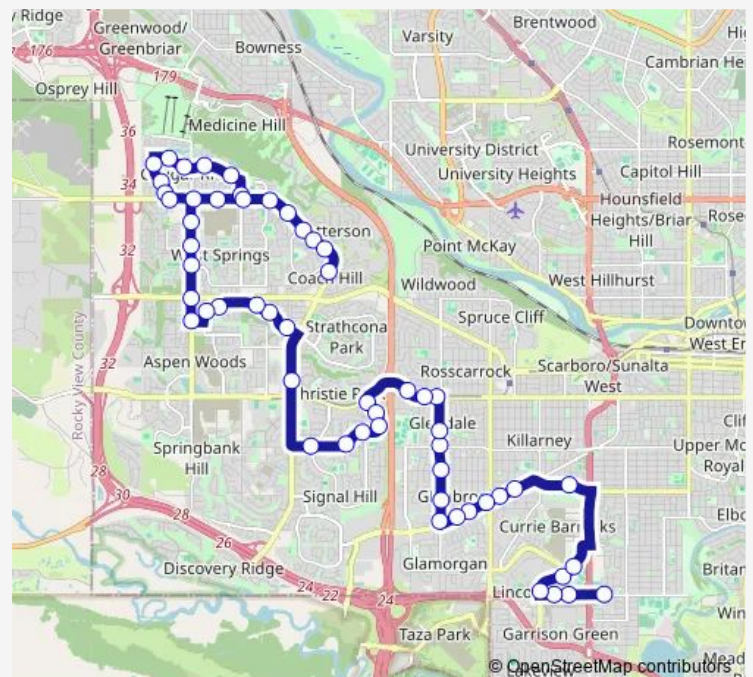

EB Strathcona DR @ Strathridge GD Sw

EB Strathcona DR @ 69 ST Sw

SB Strathcona BV @ Strathcona DR Sw

SB 69 ST SW @ Christie Estates Bv

SB 69 ST SW @ Springborough Bv

EB Sirocco DR @ Simcoe BV Sw

EB Sirocco DR @ Signal Hill DR Sw

Route schedule

NB Old Banff Coach RD @ Coach Hill RD Sw — EB 50 AV SW @ 21A ST Sw

Monday 07:36

Tuesday 07:36

Wednesday 07:36

Thursday 07:36

Friday 07:36

Saturday —

Sunday —

Route info

Direction: NB Old Banff Coach RD @ Coach Hill RD Sw

Stops: 46

Trip Duration: 1 hour 10 min

■ 699 — West Springs/Various Schools

NB Sirocco DR @ Signal Hill HT Sw

NB Sirocco DR @ Sirocco PL Sw

NB Sirocco DR @ Signature PA Sw

EB 17 AV SW @ Sirocco Dr

EB 17 AV SW @ Gateway Dr

SB 45 ST SW @ Grove Hill Rd

SB 45 ST SW @ 26 AV Sw

SB 45 ST SW @ 29 AV Sw

SB 45 ST SW @ 30 AV Sw

SB 45 ST SW @ 33 AV Sw