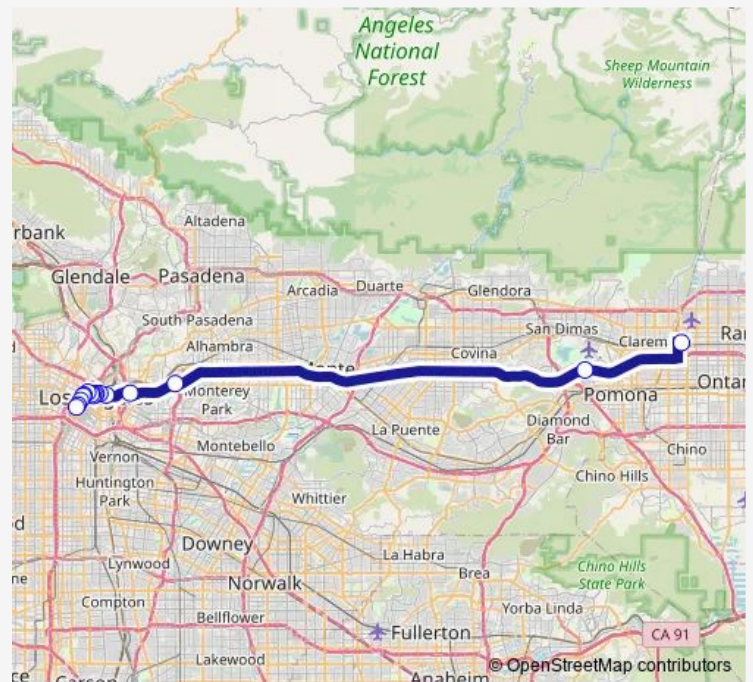

Los Angeles General Medical Center E

Cal State LA E

Fairplex Park n Ride E

Montclair Transit Center

Route schedule

Figueroa St and 9th St E — Montclair Transit Center

Monday 14:05-18:35

Tuesday 14:05-18:35

Wednesday 14:05-18:35

Thursday 14:05-18:35

Friday 14:05-18:35

Saturday —

Sunday —

Route info

Direction: Figueroa St and 9th St E

Stops: 14

Route Duration: 1 hour 34 min

699 — Express Montclair- Fairplex-Downtown L.A

Direction

Montclair Transit Center — Hope St and 9th St W

16 stops

[Open route schedule](#)

Montclair Transit Center

Fairplex Park and Ride W

Monday 04:00-08:22

Tuesday 04:00-08:22

Wednesday 04:00-08:22

Thursday 04:00-08:22

Friday 04:00-08:22

Saturday —

Sunday —

Route info