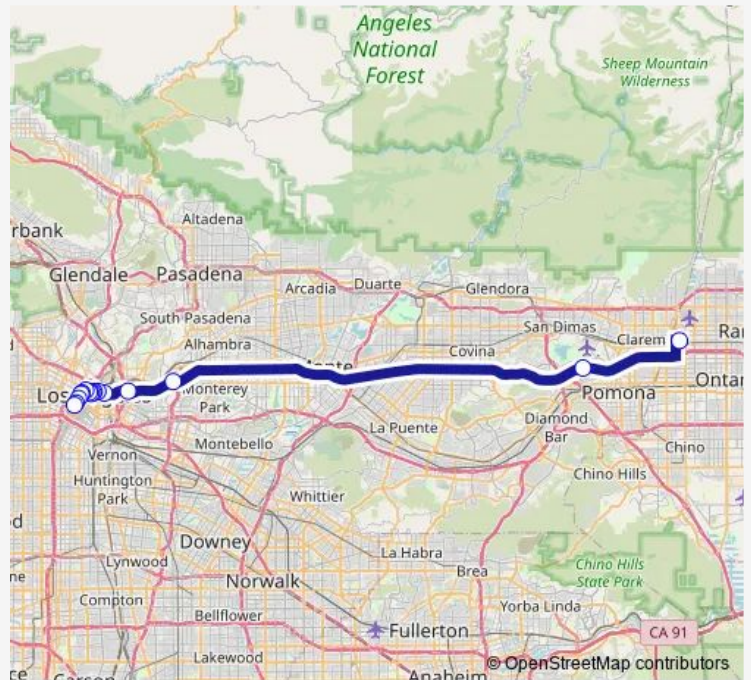

Los Angeles General Medical Center E

Cal State LA E

Fairplex Park n Ride E

Montclair Transit Center

Route schedule

Figueroa St and 9th St E — Montclair Transit Center

Monday 14:05-18:35

Tuesday 14:05-18:35

Wednesday 14:05-18:35

Thursday 14:05-18:35

Friday 14:05-18:35

Saturday —

Sunday —

Route info

Direction: Figueroa St and 9th St E

Stops: 14

Trip Duration: 1 hour 30 min

Direction

Montclair Transit Center — Hope St and 9th St W

16 stops

[Open route schedule](#)

Montclair Transit Center

Fairplex Park and Ride W

Cal State LA W

Tuesday 04:00-08:22

Wednesday 04:00-08:22

Thursday 04:00-08:22

Friday 04:00-08:22

Saturday —

Sunday —

Route info

Direction: Montclair Transit Center