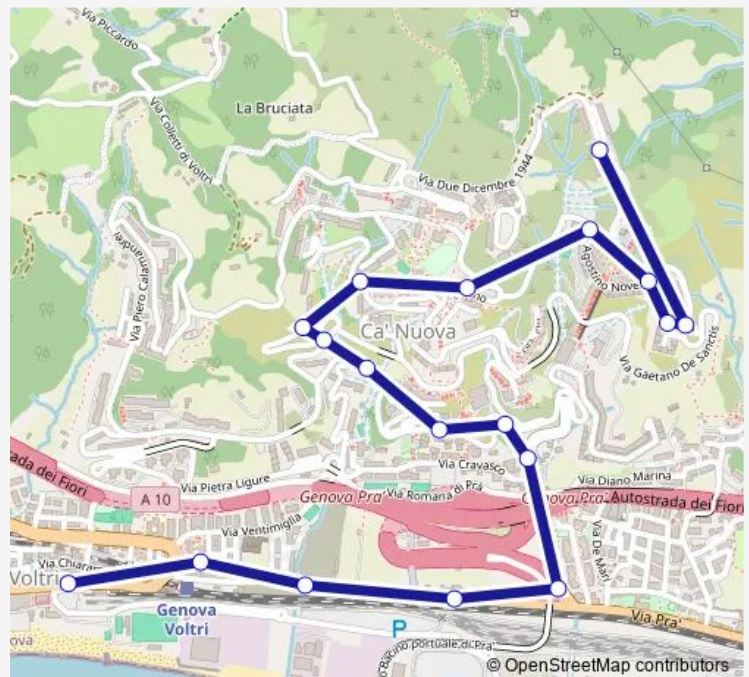

Turchino 14/Croce Azzurra

Turchino 15/Podesta'

Sulfuree/Cravasco

Sulfuree 2/Autostrada

PRA' 9/Villa Podesta'

PRA' 10/Verrina

Voltri/Voltri Fs

Verita'/Voltri Fs

Parks/Verita'

Route schedule

DUE Dicembre 3/Adaglio — Parks/Verita'

Monday	21:30-00:55 ⁺¹
Tuesday	21:30-00:55 ⁺¹
Wednesday	21:30-00:55 ⁺¹
Thursday	21:30-00:55 ⁺¹
Friday	21:30-00:55 ⁺¹
Saturday	21:30-00:55 ⁺¹
Sunday	21:30-00:55 ⁺¹

Route info

Direction: DUE Dicembre 3/Adaglio

Stops: 19

Trip Duration: 0 hour 12 min

Direction

Parks/Verita' — DUE Dicembre 3/Adaglio

27 stops

[Open route schedule](#)

DUE Dicembre 1/Farmacia

Route schedule

Parks/Verita' — DUE Dicembre 3/Adaglio

Monday	21:10-00:35 ⁺¹
Tuesday	21:10-00:35 ⁺¹
Wednesday	21:10-00:35 ⁺¹
Thursday	21:10-00:35 ⁺¹
Friday	21:10-00:35 ⁺¹
Saturday	21:10-00:35 ⁺¹
Sunday	21:10-00:35 ⁺¹