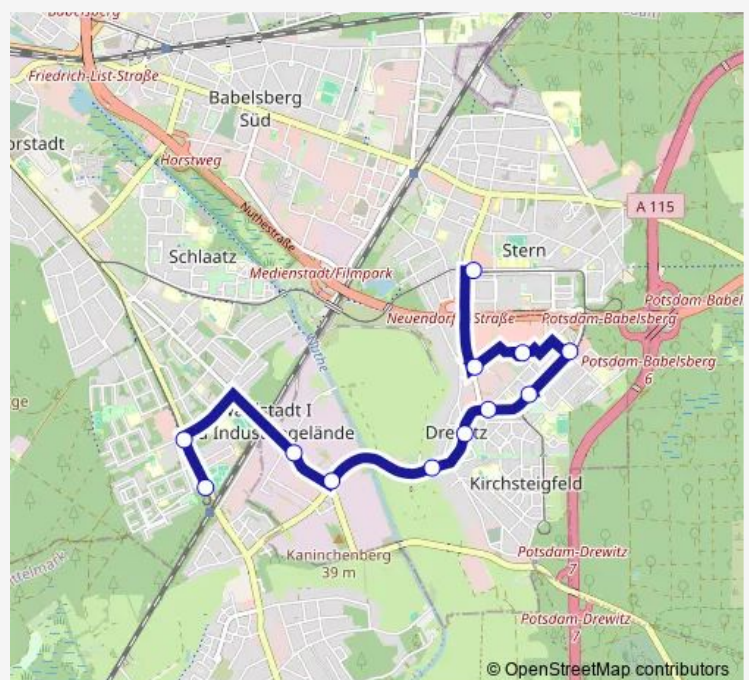

Direction

Potsdam, Johannes-Kepler-Platz — Potsdam, Rehbrücke Bhf

12 stops

[Open route schedule](#)

Potsdam, Johannes-Kepler-Platz

Potsdam, Gerlachstr.

Potsdam, Stern-Center/Gerlachstr.

Potsdam, Hans-Albers-Str.

Potsdam, Robert-Baberske-Str.

Potsdam, Konrad-Wolf-Allee/Sternstr.

Potsdam, Drewitz-Ort

Potsdam, Trebbiner Str.

Potsdam, Drewitzer Str./Am Buchhorst

Potsdam, Zum Heizwerk

Potsdam, Am Moosfenn

Potsdam, Rehbrücke Bhf

Route schedule

Potsdam, Johannes-Kepler-Platz — Potsdam, Rehbrücke Bhf

Monday 04:02-23:50

Tuesday 04:02-23:50

Wednesday 04:02-23:50

Thursday 04:02-23:50

Friday 04:02-23:50

Saturday 05:05-23:50

Sunday 07:05-23:50

Route info

Direction: Potsdam, Johannes-Kepler-Platz

Stops: 12

Trip Duration: 0 hour 20 min

Direction

Potsdam, Rehbrücke Bhf — Potsdam, Johannes-Kepler-Platz

13 stops