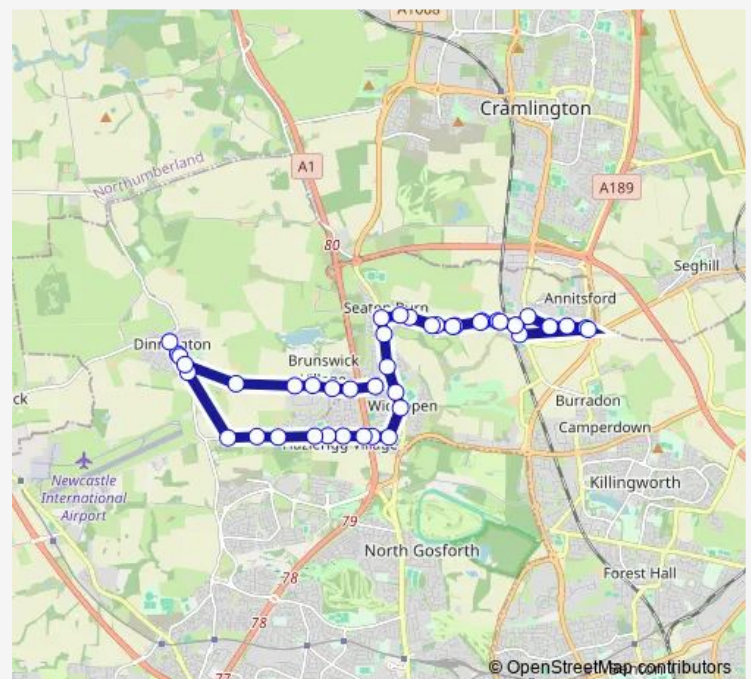

Dudley Lane-Western Terrace

Weetslade Road - Watson Avenue

Fern Drive - Market Street

Fern Drive-Library

Fern Drive-Annitsford Drive

Fern Drive - Burradon Road

Burradon Road

Weetslade Road

Great North Road-West View

Route schedule

Gosforth Academy — Stalks Road

Monday 15:15

Tuesday 15:15

Wednesday 15:15

Thursday 15:15

Friday 15:15

Saturday —

Sunday —

Route info

Direction: Gosforth Academy

Stops: 43

Trip Duration: 0 hour 34 min

699

Wideopen

Great North Road-Harrow Gardens

Coach Lane-Rydal Terrace

Coach Lane-Birchwood Avenue

Coach Lane

Coach Lane-Ferguson Crescent

Coach Lane-Ryall Avenue

Coach Lane - Lola Street

Coach Lane-Morley Hill Farm