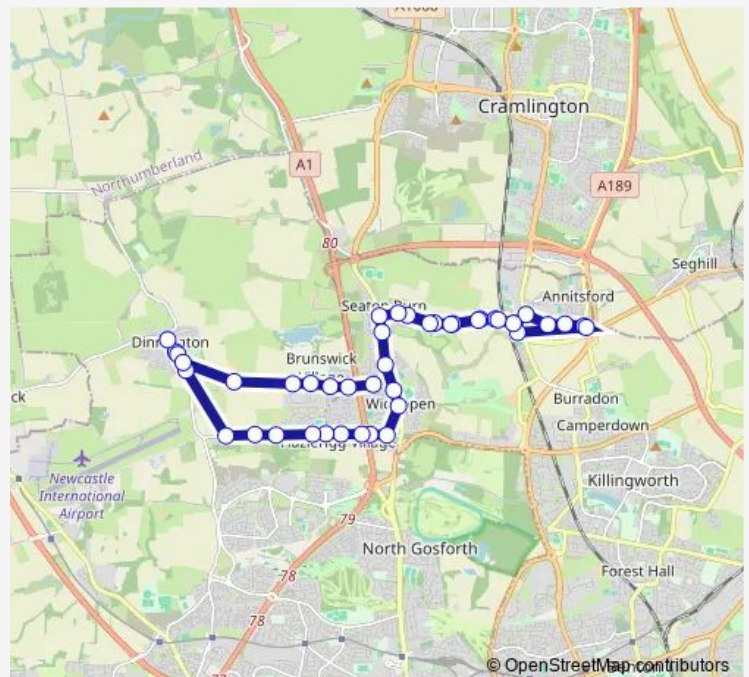

Bridge Street - Dudley Lane

Bridge Street-Burnbridge

Great North Road-West View

Route schedule

Gosforth Academy — Stalks Road

Monday 15:15

Tuesday 15:15

Wednesday 15:15

Thursday 15:15

Friday 15:15

Saturday —

Sunday —

Route info

Direction: Gosforth Academy

Stops: 43

Trip Duration: 0 hour 34 min

699

BusMaps

Wideopen

Great North Road-Harrow Gardens

Coach Lane-Rydal Terrace

Coach Lane-Birchwood Avenue

Coach Lane

Coach Lane-Ferguson Crescent

Main Road-Horton Crescent

Brunton Lane-Havannah Crescent

Sandy Lane-Mill Hill Farm

Sandy Lane-West End

Sandy Lane-Industrial Estate

Sandy Lane - Grey Street

Darrell Street

Stalks Road