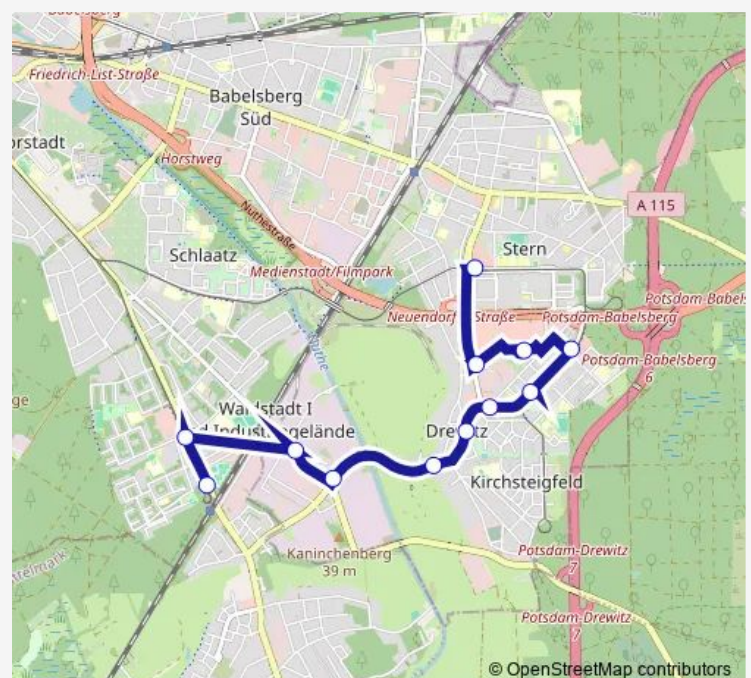

Potsdam, Robert-Baberske-Str.

Potsdam, Konrad-Wolf-Allee/Sternstr.

Potsdam, Drewitz-Ort

Potsdam, Trebbiner Str.

Potsdam, Drewitzer Str./Am Buchhorst

Potsdam, Zum Heizwerk

Potsdam, An der Brauerei

Bergholz-Rehbrücke, Verdistr.

Friday 04:06-23:54

Saturday 05:06-23:54

Sunday 07:06-23:54

Route info

Direction: Potsdam, Johannes-Kepler-Platz

Stops: 14

Trip Duration: 0 hour 20 min

Direction

Potsdam, Johannes-Kepler-Platz — Potsdam, Rehbrücke Bhf

12 stops

[Open route schedule](#)

Potsdam, Johannes-Kepler-Platz

Potsdam, Gerlachstr.

Potsdam, Stern-Center/Gerlachstr.

Potsdam, Hans-Albers-Str.

Potsdam, Robert-Baberske-Str.

Route info

Direction: Potsdam, Johannes-Kepler-Platz

Stops: 12

Trip Duration: 0 hour 20 min

Direction

Potsdam, Rehbrücke Bhf — Potsdam, Johannes-Kepler-Platz

13 stops

[Open route schedule](#)