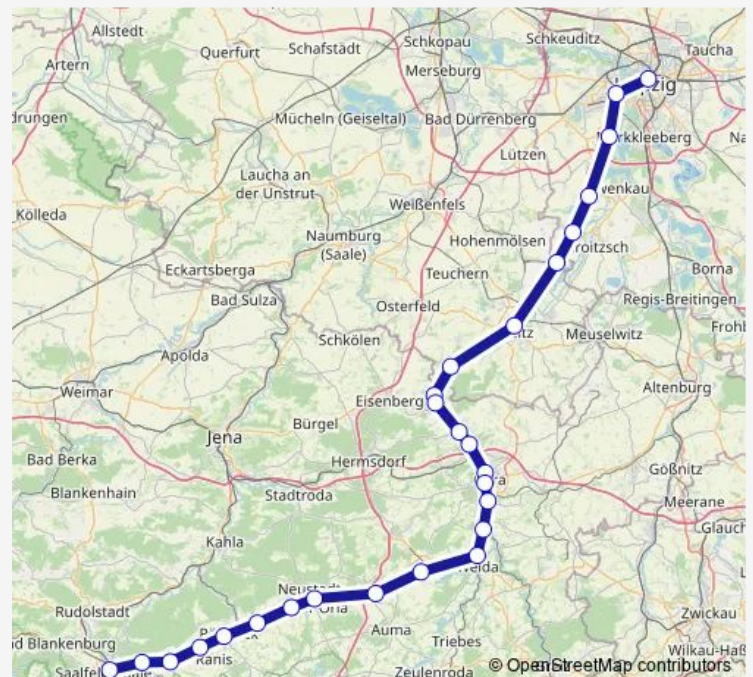

Pegau

Profen

Zeitz

Wetterzeube

Crossen Ort

Bad Köstritz

Gera-Langenberg

Gera Hbf

### Route schedule

Leipzig Hbf — Saalfeld (Saale)

Monday	—
Tuesday	—
Wednesday	—
Thursday	—
Friday	—
Saturday	08:54-14:54
Sunday	08:54-14:54

### Route info

Direction: Leipzig Hbf

Stops: 20

Trip Duration: 2 hour 1 min

RE12

BusMaps