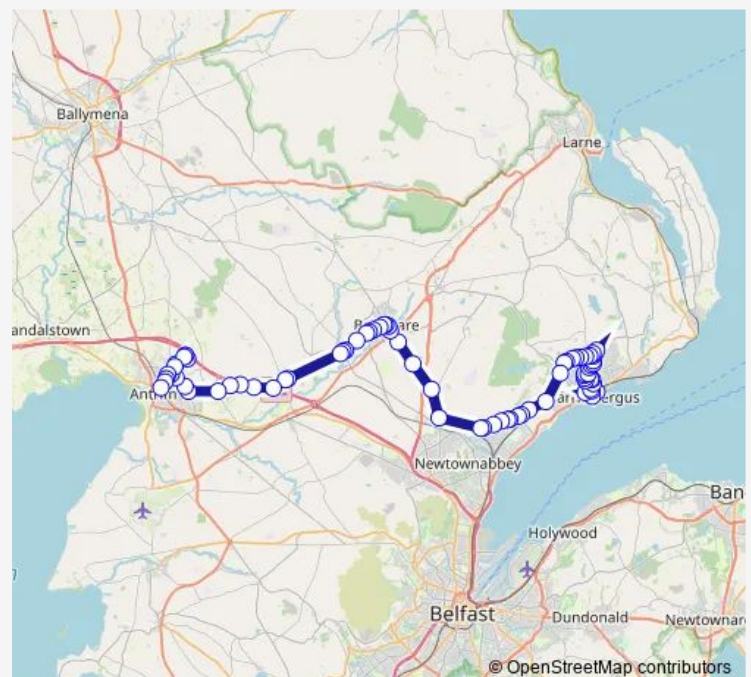

Thursday 08:52-16:35

Friday 08:52-16:35

Saturday —

Sunday —

Route info

Direction: Joymount

Stops: 76

Trip Duration: 1 hour 15 min

168b — Antrim Area Hospital - Antrim - Carrickfergus

Red Brae Road

Milebush Corner

Berkeley Road

Windslow Heights

Meadow Hill

Hillview

Prospect Road