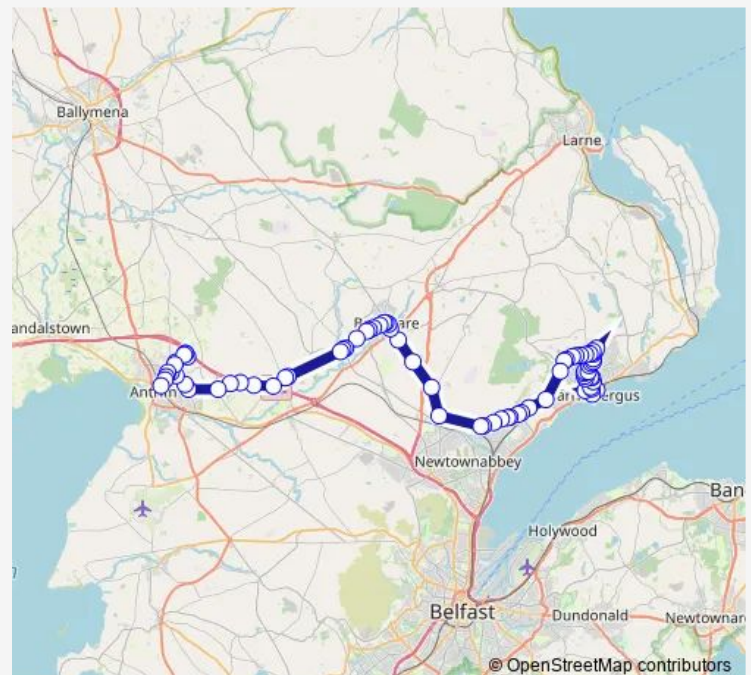

Thursday 08:52-16:35

Friday 08:52-16:35

Saturday —

Sunday —

Route info

Direction: Joymount

Stops: 76

Trip Duration: 1 hour 15 min

168b — Antrim Area Hospital - Antrim - Carrickfergus

Red Brae Road

Milebush Corner

Berkeley Road

Windslow Heights

Meadow Hill

Hillview

Prospect Road