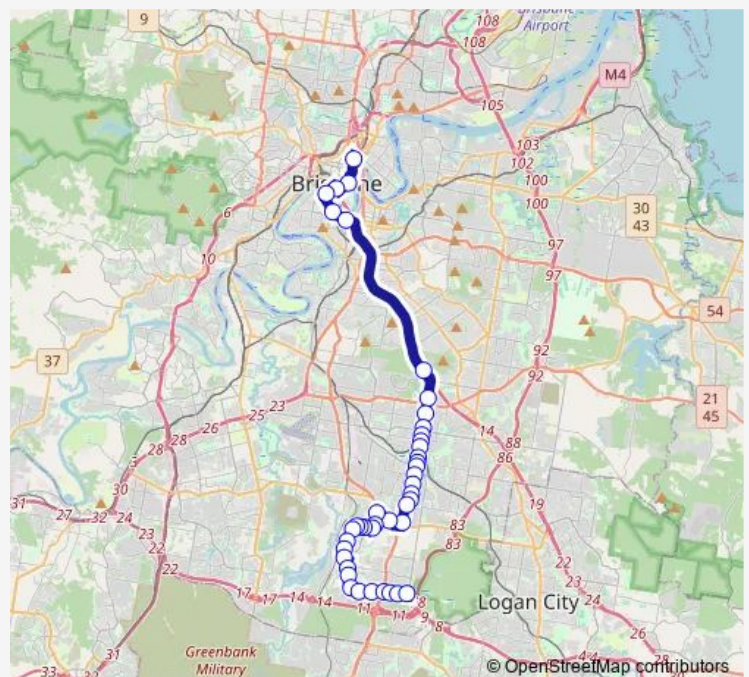

Mains Road park 'n' ride

Mains Rd at Robertson

Mains Rd at Sunnybank

Mains Rd at Elva Street, stop 81

Mains Rd at Turton Street, stop 80

Mains Rd at Pristina Street, stop 67

Mains Rd at Altandi, stop 68

Mains Rd at Lampson Street

Mains Rd at Runcorn School A, stop 68a

Pinelands

Pinelands Rd at Barney Street, stop 70/71

Pinelands Rd near Noelana St

Pinelands Rd at Hellawell

Pinelands Rd at Sunnybank Hills South

Route schedule

Wickham Street Stop 225 near Little St — Gowan Rd at Stretton State College

Monday	—
Tuesday	—
Wednesday	—
Thursday	—
Friday	—
Saturday	01:28-05:28
Sunday	01:28-05:28

Route info

Direction: Wickham Street Stop 225 near Little St

Stops: 42

Trip Duration: 0 hour 53 min

N130 — Valley - Algester/Parkinson Nightlink

Calam Rd near Honeywood St

Beaudesert Rd at Highlands Drive

Algester Rd at Beaudesert Road Stop 76

Algester Rd at Algester Central Stop 78A

Algester Rd at Algester East Stop 79

Ridgewood Rd at Limewood Place, stop 81