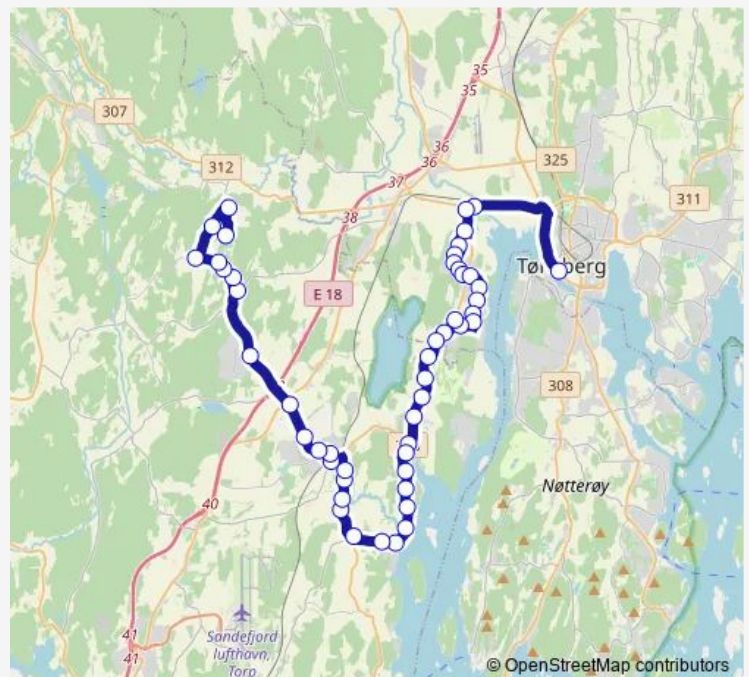

### Route schedule

Nedre Langgate — Grythe boligfelt

Monday —

Tuesday —

Wednesday —

Thursday —

Friday —

Saturday 26:30<sup>+1</sup>

### Route info

Direction: Nedre Langgate

Stops: 49

Trip Duration: 0 hour 50 min

■ N130 — Natt Tønsberg-Stokke

Melsom skole

Åsly

Melsomvik