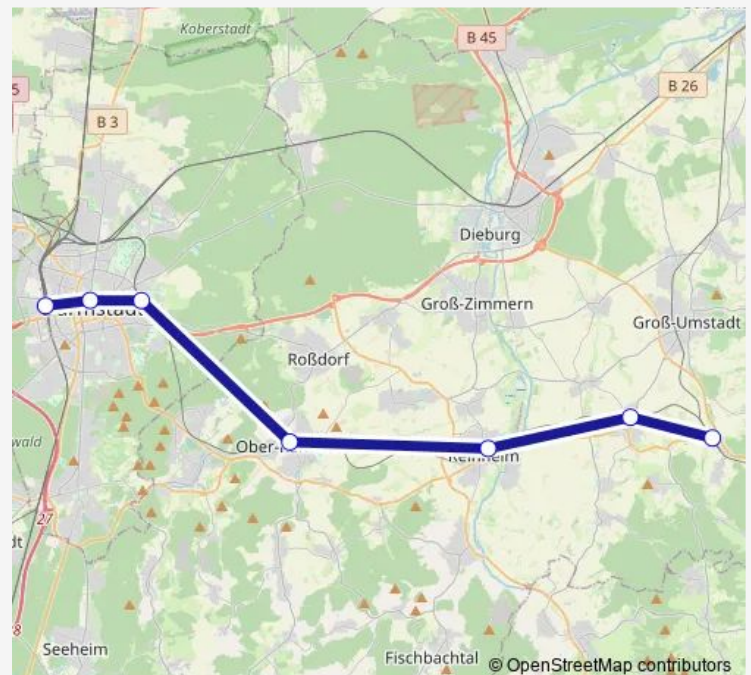

Bus Re80

[Go to website](#)

Direction

Groß-Umstadt Wiebelsbach — Darmstadt Hbf

7 stops

[Open route schedule](#)

Groß-Umstadt Wiebelsbach

Otzberg Lengfeld

Reinheim(Odenw)

Ober Ramstadt

Darmstadt Ost

Mathildenplatz, Darmstadt

Darmstadt Hbf

Route schedule

Groß-Umstadt Wiebelsbach — Darmstadt Hbf

Monday 05:11-18:00

Tuesday 05:11-18:00

Wednesday 05:11-18:00

Thursday 05:11-18:00

Friday 05:11-18:00

Saturday —

Sunday —

Route info

Direction: Groß-Umstadt Wiebelsbach

Stops: 7

Trip Duration: 0 hour 54 min

■ Re80

BusMaps

Re80 Bus time schedules and route maps are available in an offline PDF at busmaps.com. Use the busmaps.com website to see live bus times, train schedule or subway schedule, and step-by-step directions for all public transit in Darmstadt