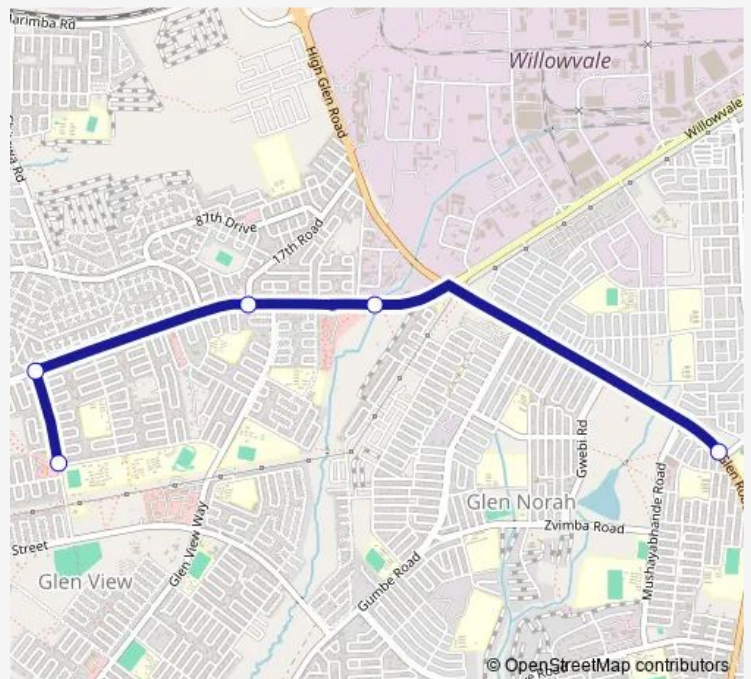

Communal Taxi Service Mapuranga Hub to Glenview 3

[Go to website](#)

Direction

Mapuranga Hub — Glen View 3 Shopping Centre

5 stops

[Open route schedule](#)

Mapuranga Hub

Maruva

Corner 17th Road and Willowvale Road

Corner 11th Avenue Willowvale Road

Glen View 3 Shopping Centre

Route schedule

Mapuranga Hub — Glen View 3 Shopping Centre

Monday	13:32
Tuesday	13:32
Wednesday	13:32
Thursday	13:32
Friday	13:32
Saturday	13:32
Sunday	13:32

Route info

Direction: Mapuranga Hub

Stops: 5

Trip Duration: 0 hour 18 min

Mapuranga Hub to Glenview 3

Communal Taxi Service time schedules and route maps are available in an offline PDF at busmaps.com. Use the busmaps.com website to see live bus times, train schedule or subway schedule, and step-by-step directions for all public transit in Harare