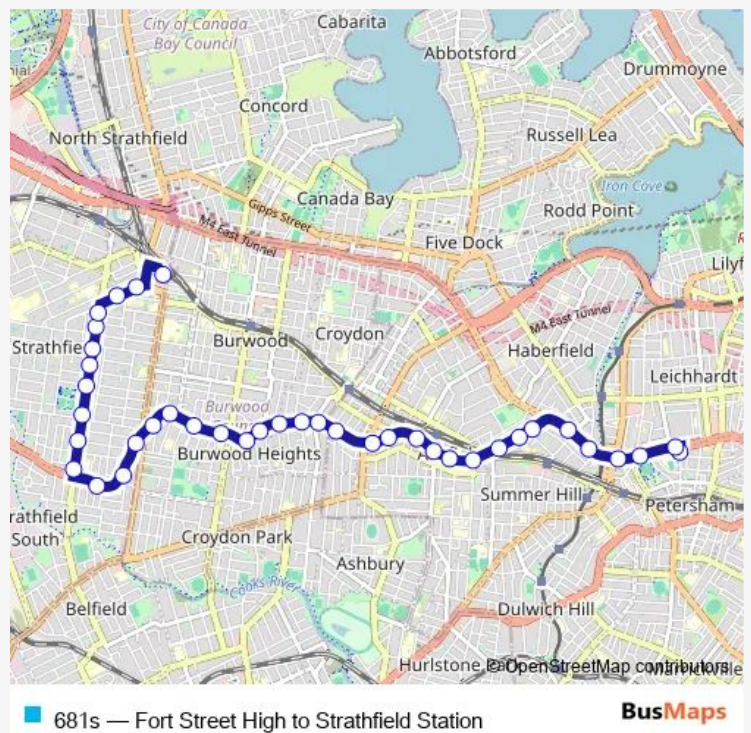

School Bus 681s Fort Street High to Strathfield Station

[Go to website](#)

Direction

Fort Street High School, Palace St — Strathfield Station, Albert Rd, Stand M

39 stops

[Open route schedule](#)

- Fort Street High School, Palace St
- Fort Street High School, Parramatta Rd
- Parramatta Rd At Park St
- Lewisham Hotel, Parramatta Rd
- Parramatta Rd After Dover St
- Parramatta Rd After Sloane St
- Liverpool Rd At Gower St
- Liverpool Rd Before Oaklands Av
- Liverpool Rd Before Grosvener Cres
- Liverpool Rd Opp Ashfield Public School
- Liverpool Rd Opp Murrell St
- Ashfield Station, Liverpool Rd, Stand G
- Liverpool Rd At Knox St
- Liverpool Rd At Lapish Av
- Ashfield Rsl, Liverpool Rd
- Liverpool Rd At Holborow St
- Liverpool Rd Before Croydon Av
- Liverpool Rd At Brighton St
- Liverpool Rd At Badminton St
- Liverpool Rd After Claremont Rd
- Liverpool Rd At Culdees Rd

Route schedule

Fort Street High School, Palace St — Strathfield Station, Albert Rd, Stand M

Monday	15:20
Tuesday	—
Wednesday	15:20
Thursday	15:20
Friday	15:20
Saturday	—
Sunday	—

Route info

Direction: Fort Street High School, Palace St

Stops: 39

Trip Duration: 0 hour 39 min

St Joseph's Primary School, Liverpool Rd

Liverpool Rd At The Parade

Liverpool Rd At Beaumaris St

Liverpool Rd At Byer St

Liverpool Rd After Plymouth St

Liverpool Rd Before Hill St

Homebush Rd Opp Alviston St

Homebush Rd After Alviston St

Redmyre Rd Opp Vernon St

Redmyre Rd Opp Meriden Anglican School

Strathfield Station, Albert Rd, Stand M

681s School Bus time schedules and route maps are available in an offline PDF at busmaps.com. Use the busmaps.com website to see live bus times, train schedule or subway schedule, and step-by-step directions for all public transit in Sydney