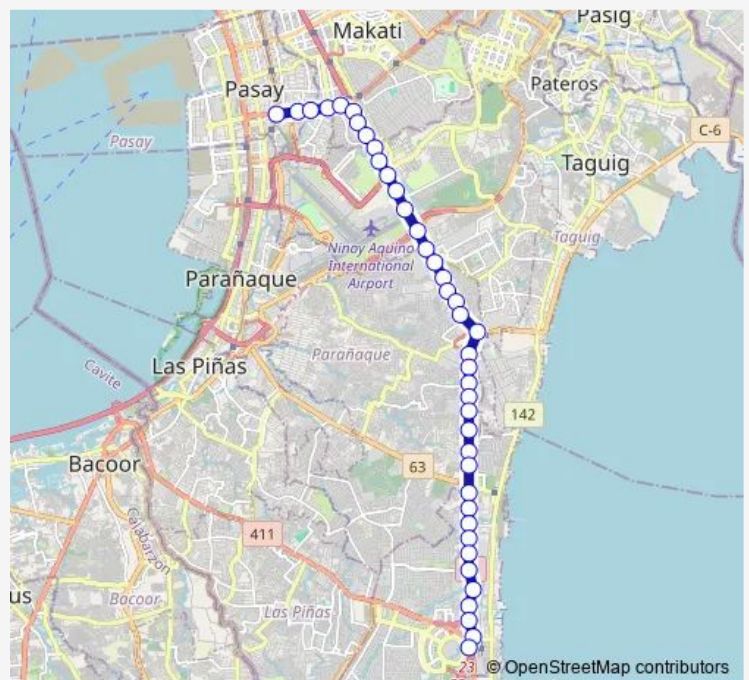

Bus Pasayrtda-Scatalabngvftiservicerd

[Go to website](#)

Direction
 Epifanio de los Santos Avenue, Lungsod ng Pasay
 — Starmall Footbridge, Starmall Starmall Service Rd,
 Muntinlupa City, Manila

40 stops

[Open route schedule](#)

- Epifanio de los Santos Avenue, Lungsod ng Pasay
- Epifanio de los Santos Avenue, Lungsod ng Pasay
- Epifanio de los Santos Avenue, Lungsod ng Makati, Manila
- Epifanio de los Santos Avenue, Lungsod ng Makati, Manila
- Epifanio de los Santos Avenue, Lungsod ng Makati, Manila
- South Luzon Expressway, Makati City, Manila
- South Luzon Expressway, Makati City, Manila
- South Luzon Expressway, Makati City, Manila
- South Luzon Expressway, Makati City, Manila
- South Luzon Expressway, Makati City, Manila
- South Luzon Expressway, Taguig City, Manila
- South Luzon Expressway, Taguig City, Manila
- South Luzon Expressway, Taguig City, Manila
- South Luzon Expressway, Taguig City, Manila
- South Luzon Expressway, Taguig City, Manila
- E Service Rd, Parañaque City, Manila
- E Service Rd, Parañaque City, Manila
- E Service Rd, Parañaque City, Manila
- E Service Rd, Parañaque City, Manila
- South Luzon Expressway, Taguig City, Manila

Route schedule

Epifanio de los Santos Avenue, Lungsod ng Pasay
 — Starmall Footbridge, Starmall Starmall Service Rd,
 Muntinlupa City, Manila

Monday	00:00
Tuesday	00:00
Wednesday	00:00
Thursday	00:00
Friday	00:00
Saturday	00:00
Sunday	00:00

Route info

Direction: Epifanio de los Santos Avenue, Lungsod ng Pasay

Stops: 40

Trip Duration: 1 hour 21 min

■ Pasayrtda-Scatalabngvftiservicerd

E Service Rd, Taguig City, Manila

South Luzon Expressway, Parañaque City, Manila