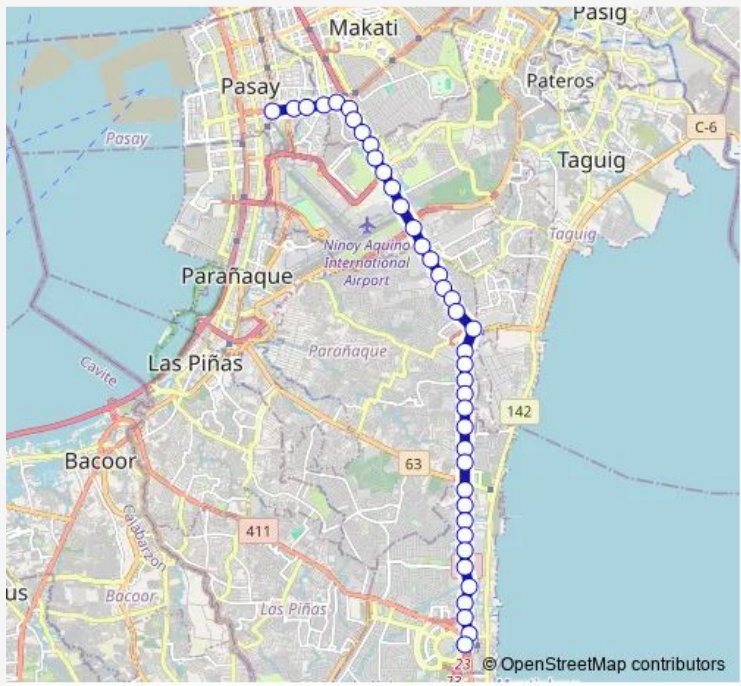

Bus Pasayrtda-Scatalabngvftiservicerd

[Go to website](#)

Direction
 Epifanio de los Santos Avenue, Lungsod ng Pasay
 — Starmall Footbridge, Starmall Starmall Service Rd,
 Muntinlupa City, Manila

40 stops

[Open route schedule](#)

- Epifanio de los Santos Avenue, Lungsod ng Pasay
- Epifanio de los Santos Avenue, Lungsod ng Pasay
- Epifanio de los Santos Avenue, Lungsod ng Makati, Manila
- Epifanio de los Santos Avenue, Lungsod ng Makati, Manila
- Epifanio de los Santos Avenue, Lungsod ng Makati, Manila
- South Luzon Expressway, Makati City, Manila
- South Luzon Expressway, Makati City, Manila
- South Luzon Expressway, Makati City, Manila
- South Luzon Expressway, Makati City, Manila
- South Luzon Expressway, Makati City, Manila
- South Luzon Expressway, Taguig City, Manila
- South Luzon Expressway, Taguig City, Manila
- South Luzon Expressway, Taguig City, Manila
- South Luzon Expressway, Taguig City, Manila
- South Luzon Expressway, Taguig City, Manila
- E Service Rd, Parañaque City, Manila
- E Service Rd, Parañaque City, Manila
- E Service Rd, Parañaque City, Manila
- E Service Rd, Parañaque City, Manila
- South Luzon Expressway, Taguig City, Manila

Route schedule

Epifanio de los Santos Avenue, Lungsod ng Pasay
 — Starmall Footbridge, Starmall Starmall Service Rd,
 Muntinlupa City, Manila

Monday	00:00
Tuesday	00:00
Wednesday	00:00
Thursday	00:00
Friday	00:00
Saturday	00:00
Sunday	00:00

Route info

Direction: Epifanio de los Santos Avenue, Lungsod ng Pasay

Stops: 40

Trip Duration: 1 hour 21 min

E Service Rd, Taguig City, Manila

South Luzon Expressway, Parañaque City, Manila

South Luzon Expressway, Taguig City, Manila