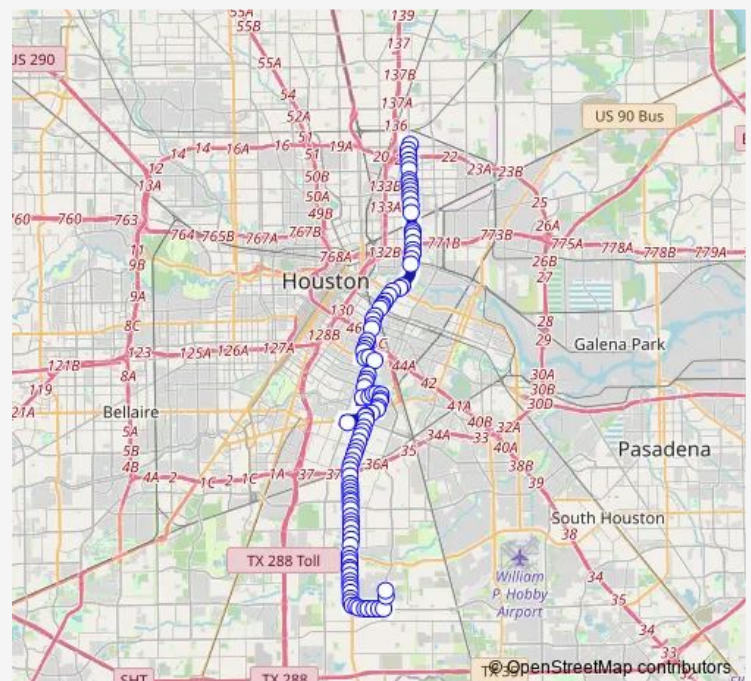

### Route schedule

Madden Ln @ M L King Blvd — Kashmere Transit Center

Monday 03:50-23:00

Tuesday 03:50-23:00

Wednesday 03:50-23:00

Thursday 03:50-23:00

Friday 03:50-23:00

Saturday 05:00-22:45

### Route info

Direction: Madden Ln @ M L King Blvd

Stops: 108

Trip Duration: 1 hour 8 min

029 — Cullen / Hirsch

Cullen Blvd @ Airport Blvd

Cullen Blvd @ Sunbeam St

Cullen Blvd @ Pederson St