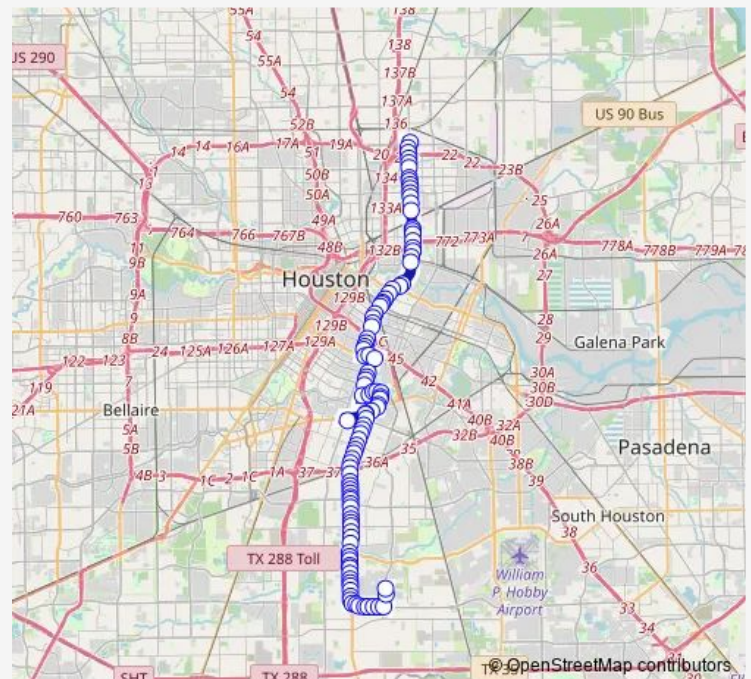

### Route schedule

Madden Ln @ M L King Blvd — Kashmere Transit Center

Monday 03:50-23:00

Tuesday 03:50-23:00

Wednesday 03:50-23:00

Thursday 03:50-23:00

Friday 03:50-23:00

Saturday 05:00-22:45

### Route info

Direction: Madden Ln @ M L King Blvd

Stops: 108

Trip Duration: 1 hour 5 min

029 — Cullen / Hirsch

Cullen Blvd @ Airport Blvd

Cullen Blvd @ Sunbeam St

Cullen Blvd @ Pederson St