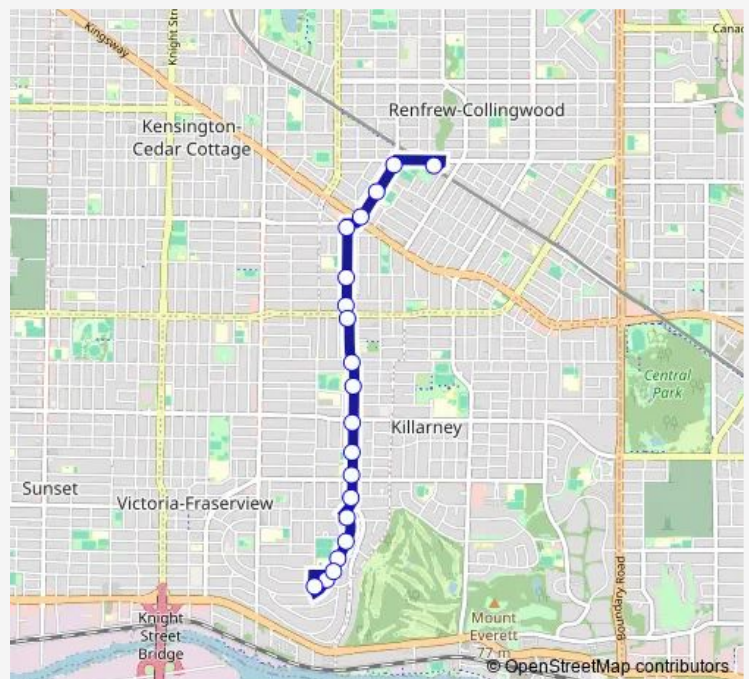

### Direction

29th Avenue Station @ Bay 2 — Northbound Muirfield Dr @ Scarborough Ave

20 stops

[Open route schedule](#)

29th Avenue Station @ Bay 2

Southbound Slocan St @ E 29 Ave

Southbound Slocan St @ Norquay St

### Route schedule

29th Avenue Station @ Bay 2 — Northbound Muirfield Dr @ Scarborough Ave

Monday 05:53-00:59<sup>+1</sup>

Tuesday 05:53-00:59<sup>+1</sup>

Wednesday 05:53-00:59<sup>+1</sup>

Thursday 05:53-00:59<sup>+1</sup>

### Route info

Direction: 29th Avenue Station @ Bay 2

Stops: 20

Trip Duration: 0 hour 18 min

029 — Elliott/29th Avenue Station

## Direction

Northbound Muirfield Dr @ Scarborough Ave — 29th Avenue Station @ Bay 1

19 stops

[Open route schedule](#)

Northbound Muirfield Dr @ Scarborough Ave

Northbound Muirfield Dr @ Bobolink Ave

Northbound Muirfield Dr @ Lynbrook Dr