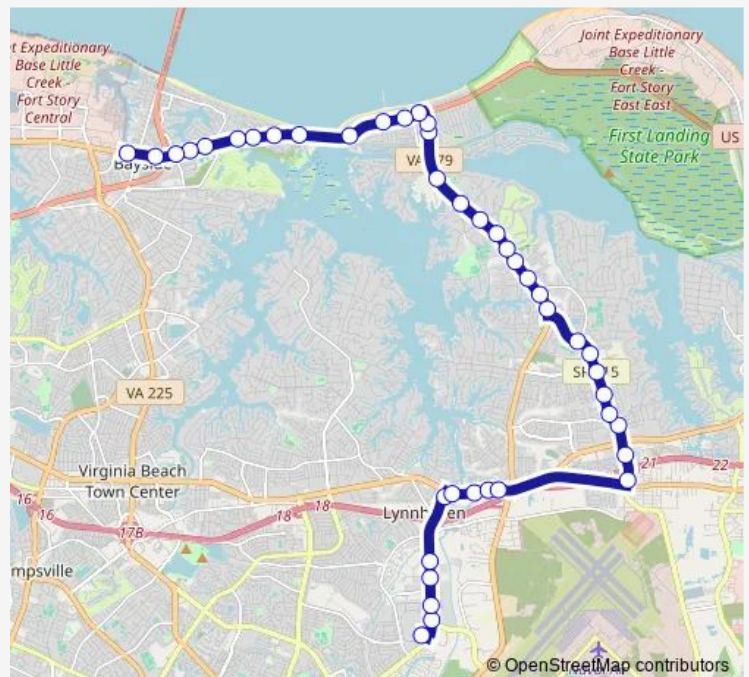

Shore & EBB Tide

Great Neck & Willow Oak

Great Neck & Lynnhaven

Great Neck & Adam Keeling

Great Neck & Wimbledon Point

Great Neck & River

Great Neck & Falcon

Great Neck & Shorehaven

Great Neck & Great Neck Cir

Great Neck & Millwood

Great Neck & Poplar Point

Route schedule

Shore & Pleasure House — Lynnhaven Mall

Monday 06:48-20:48

Tuesday 06:48-20:48

Wednesday 06:48-20:48

Thursday 06:48-20:48

Friday 06:48-20:48

Saturday 06:48-20:48

Sunday 06:48-20:48

Route info

Direction: Shore & Pleasure House

Stops: 40

Trip Duration: 0 hour 42 min

029 — Great Neck/Lynnhaven Pkwy

First Colonial & Paramore

First Colonial & Mill Dam

First Colonial & Haven Home

First Colonial & SIR William Osler

First Colonial & Wildwood

First Colonial & Southhall

First Colonial & Wolfsnare