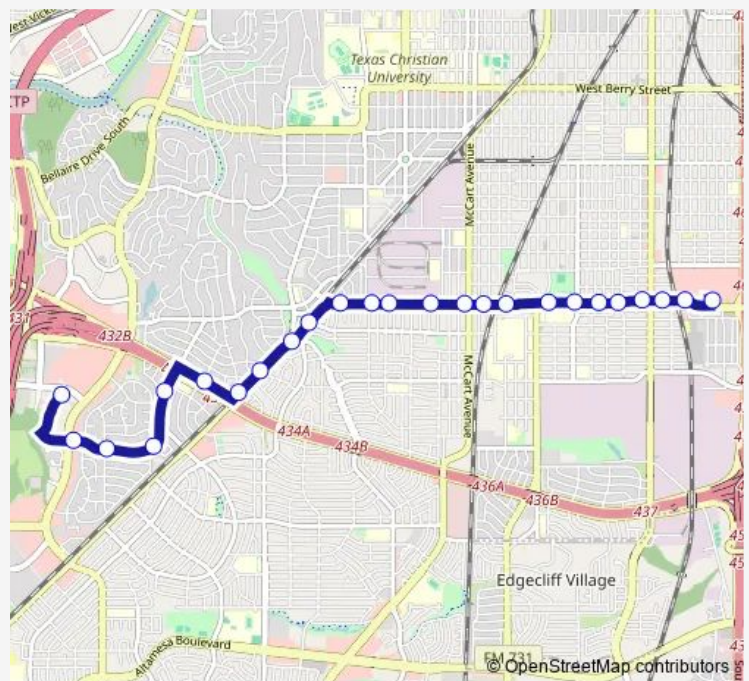

Seminary & James

Seminary & 6th

Seminary & 5th

Route schedule

Rock Quarry & Overton Ridge — La Gran Plaza Transfer Center #C

Monday 06:04-22:04

Tuesday 06:04-22:04

Wednesday 06:04-22:04

Thursday 06:04-22:04

Friday 06:04-22:04

Saturday 06:04-22:04

Sunday 06:04-21:04

Route info

Direction: Rock Quarry & Overton Ridge

Stops: 26

Trip Duration: 0 hour 24 min

## Direction

La Gran Plaza Transfer Center #E — Rock Quarry & Overton Ridge

25 stops

[Open route schedule](#)

La Gran Plaza Transfer Center #E

Seminary & Town Center

Seminary & Town Center - Hemphill

Seminary & Hemphill

## Route schedule

La Gran Plaza Transfer Center #E — Rock Quarry & Overton Ridge

Monday 06:34-22:34

Tuesday 06:34-22:34

Wednesday 06:34-22:34

Thursday 06:34-22:34

Friday 06:34-22:34

Saturday 06:34-22:34