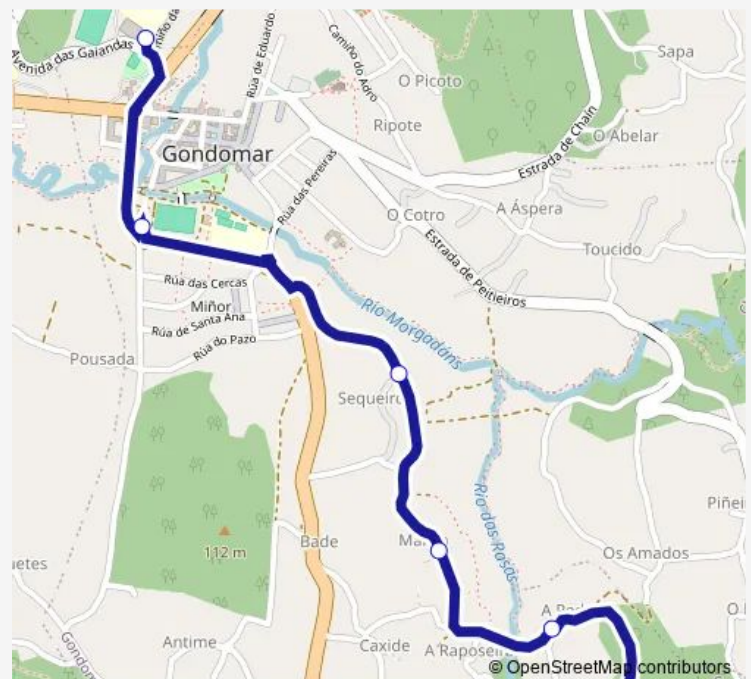

Regueiro

Ventorillo

Gondomar Ea

IES Auga da Laxe

Route schedule

A Pedreira — IES Auga da Laxe

Monday	09:15-16:45
Tuesday	09:15
Wednesday	09:15
Thursday	09:15
Friday	09:15
Saturday	—
Sunday	—

Route info

Direction: A Pedreira

Stops: 6

Trip Duration: 0 hour 10 min

■ Xg883058 — IES Auga Da Laxe-Gondomar EA-A Pedreira

BusMaps

Direction

IES Auga da Laxe — A Pedreira

6 stops

IES Auga da Laxe — A Pedreira

Monday	15:05-18:45
Tuesday	15:05
Wednesday	15:05
Thursday	15:05
Friday	15:05
Saturday	—
Sunday	—

Route info

Direction: IES Auga da Laxe

Stops: 6

Trip Duration: 0 hour 10 min

Xg883058 Bus time schedules and route maps are available in an offline PDF at busmaps.com. Use the busmaps.com website to see live bus times, train schedule or subway schedule, and step-by-step directions for all public transit in Gondomar