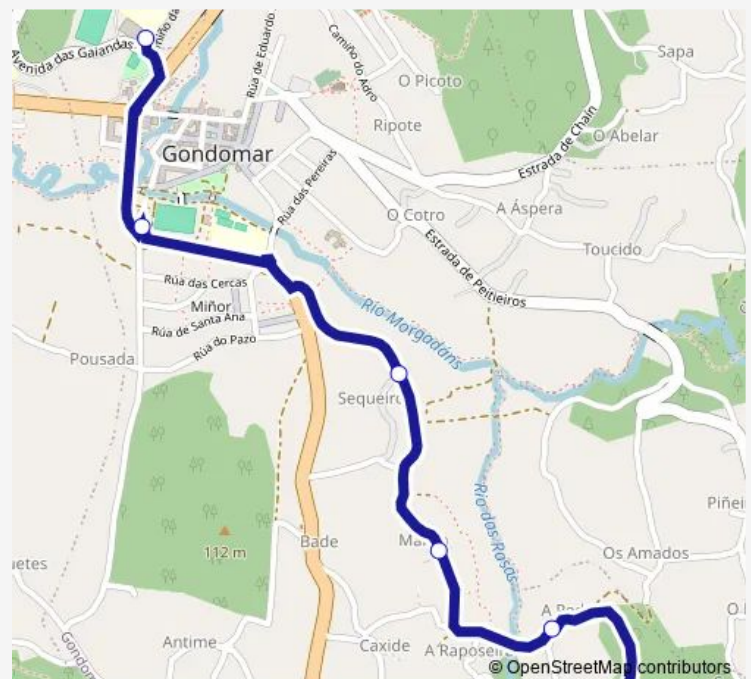

Friday 09:15

Saturday —

Sunday —

Route info

Direction: A Pedreira

Stops: 6

Trip Duration: 0 hour 10 min

**XG883058 — IES Auga Da Laxe-Gondomar EA-A Pedreira****BusMaps**

Direction

IES Auga da Laxe — A Pedreira

6 stops

[Open route schedule](#)

IES Auga da Laxe

Gondomar Ea

Ventorillo

Regueiro

AS Razas

A Pedreira

Route schedule

IES Auga da Laxe — A Pedreira

Monday	15:05-18:45
Tuesday	15:05
Wednesday	15:05
Thursday	—
Friday	15:05
Saturday	—
Sunday	—

Route info

Direction: IES Auga da Laxe

Stops: 6