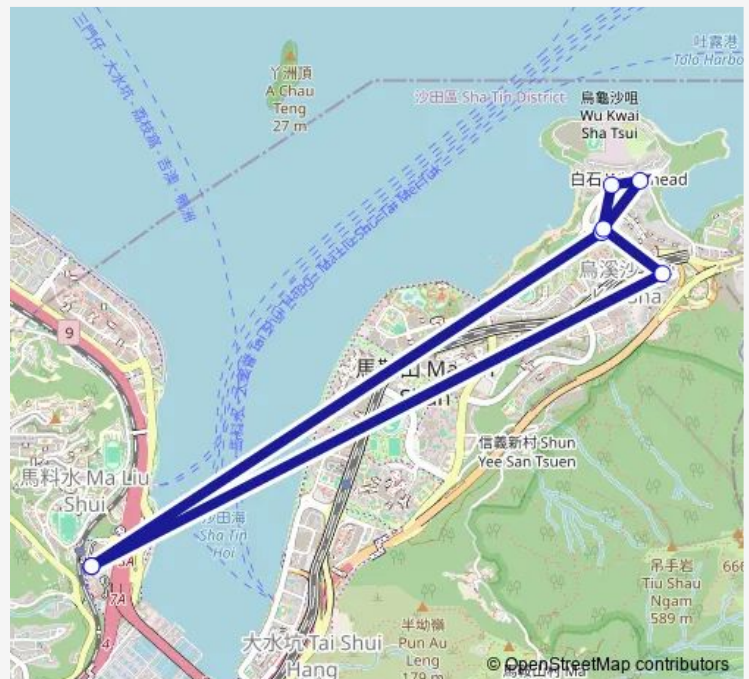

### Direction

UNIVERSITY STATION BUS TERMINUS — UNIVERSITY STATION BUS TERMINUS

7 stops

[Open route schedule](#)

UNIVERSITY STATION BUS TERMINUS

WU KAI SHA ROAD, OPPOSITE DOUBLE COVE

YIU SHA ROAD, OUTSIDE ST. BARTHS

YIU SHA ROAD, OUTSIDE SEANORAMA

WU KAI SHA ROAD, OUTSIDE DOUBLE COVE

WU KAI SHA STATION BUS TERMINUS

UNIVERSITY STATION BUS TERMINUS

### Route schedule

UNIVERSITY STATION BUS TERMINUS — UNIVERSITY STATION BUS TERMINUS

Monday	06:00-23:50
Tuesday	06:00-23:50
Wednesday	06:00-23:50
Thursday	06:00-23:50
Friday	06:00-23:50
Saturday	06:00-23:50
Sunday	06:00-23:50

### Route info

Direction: UNIVERSITY STATION BUS TERMINUS

Stops: 7

Trip Duration: 0 hour 19 min

■ 807X — University Station - WU KAI SHA Station (Circular) (Supplementary Service)

807X Bus time schedules and route maps are available in an offline PDF at [busmaps.com](https://busmaps.com). Use the [busmaps.com](https://busmaps.com) website to see live bus times, train schedule or subway schedule, and step-by-step directions for all public transit in Wu Kai Sha