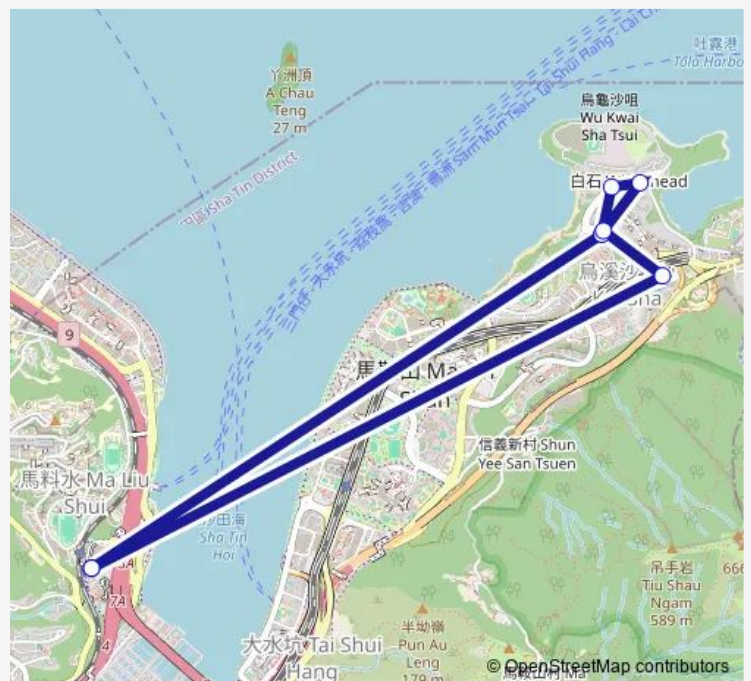

Bus 807x University Station - WU KAI SHA Station (Circular) (Supplementary Service)

[Go to website](#)

Direction

University Station BUS Terminus — University Station
BUS Terminus

7 stops

[Open route schedule](#)

University Station BUS Terminus

WU KAI SHA Road, Opposite Double Cove

YIU SHA Road, Outside ST. Barths

YIU SHA Road, Outside Seanorama

WU KAI SHA Road, Outside Double Cove

WU KAI SHA Station BUS Terminus

University Station BUS Terminus

Route schedule

University Station BUS Terminus — University Station
BUS Terminus

Monday	06:00-23:50
Tuesday	06:00-23:50
Wednesday	06:00-23:50
Thursday	06:00-23:50
Friday	06:00-23:50
Saturday	06:00-23:50
Sunday	06:00-23:50

Route info

Direction: University Station BUS Terminus

Stops: 7

Trip Duration: 0 hour 19 min

■ 807x — University Station - WU KAI SHA Station (Circular) (Supplementary Service)

807x Bus time schedules and route maps are available in an offline PDF at busmaps.com. Use the busmaps.com website to see live bus times, train schedule or subway schedule, and step-by-step directions for all public transit in Wu Kai Sha